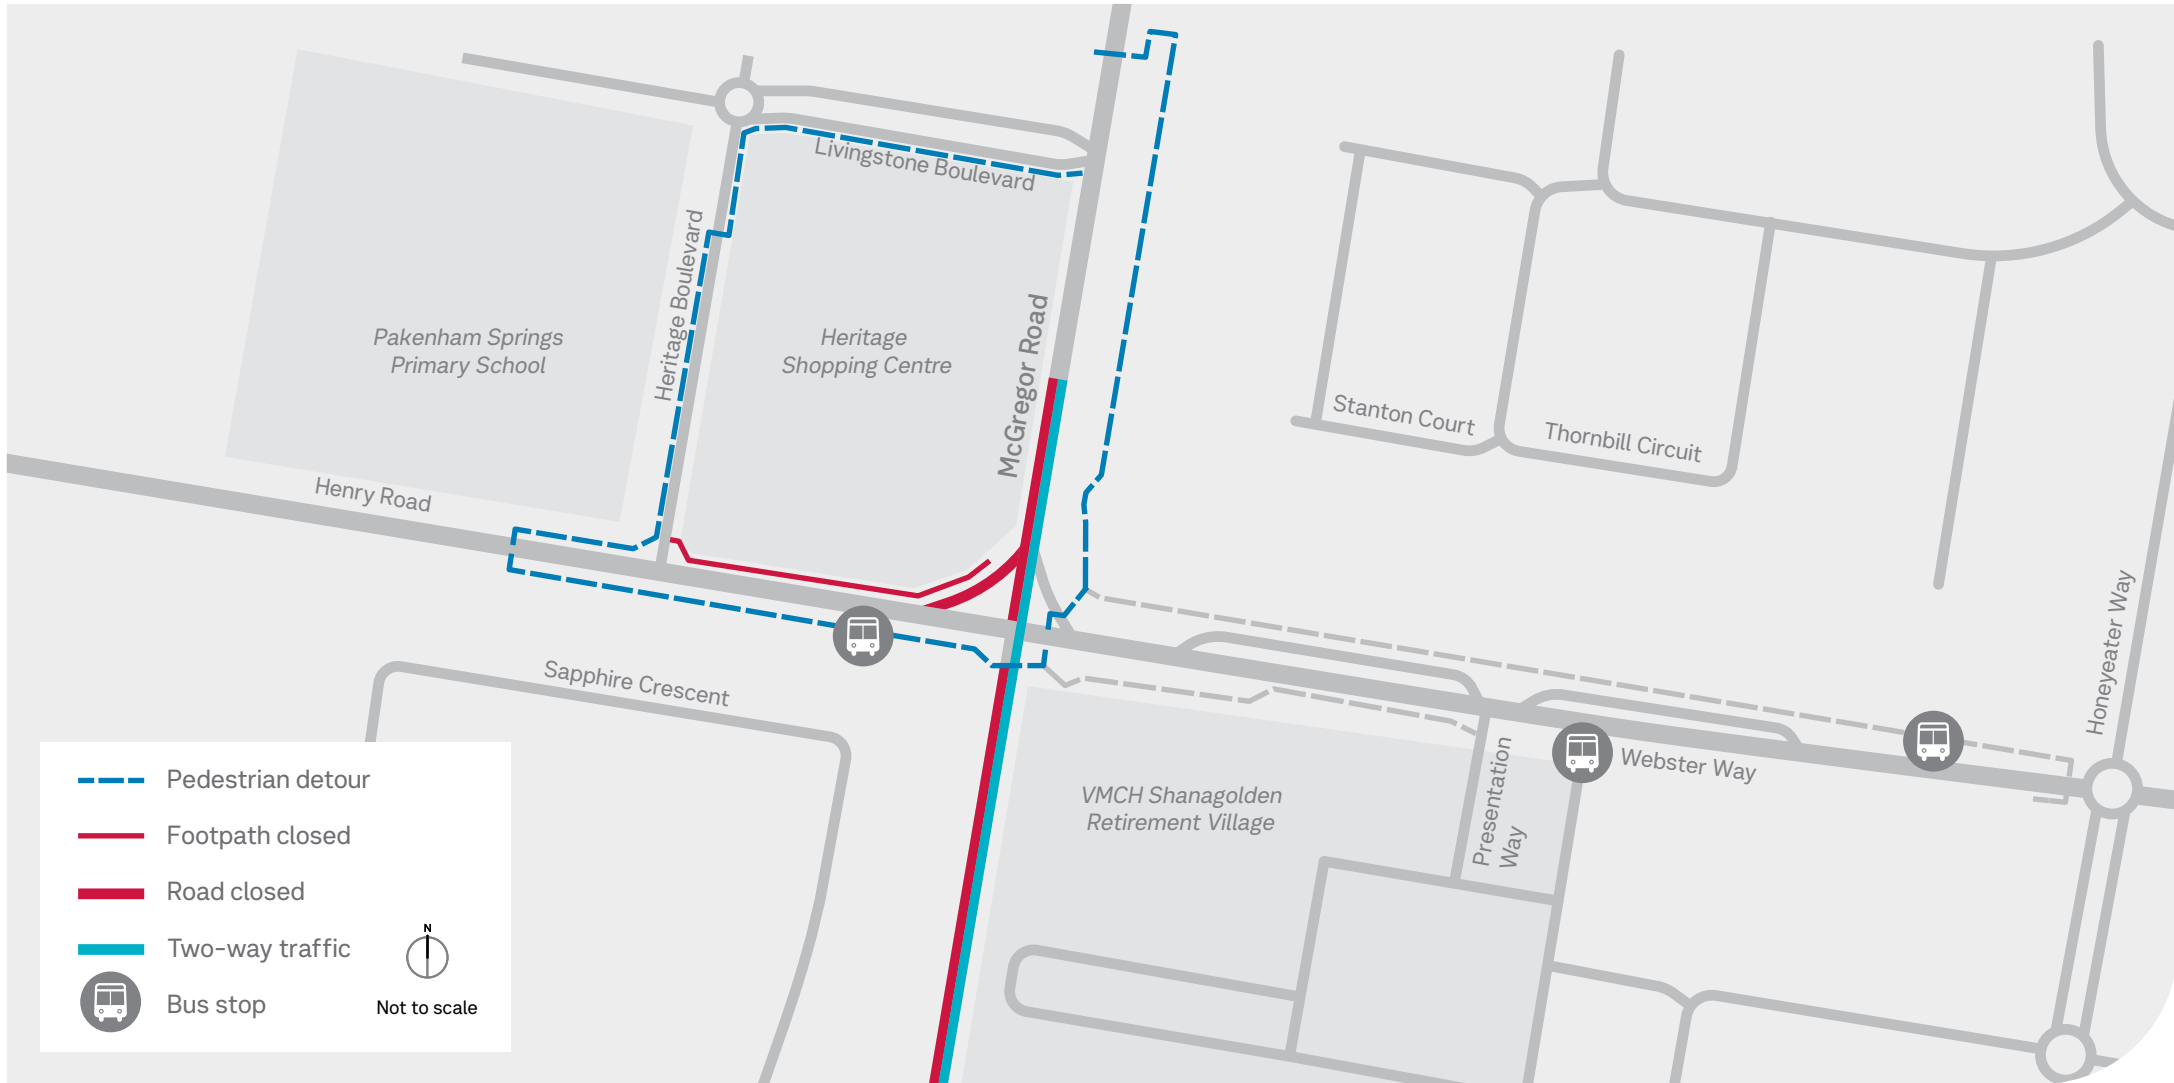

Pakenham Roads Upgrade

McGregor Road pedestrian detour

1800 105 105
bigbuild.vic.gov.au/roads