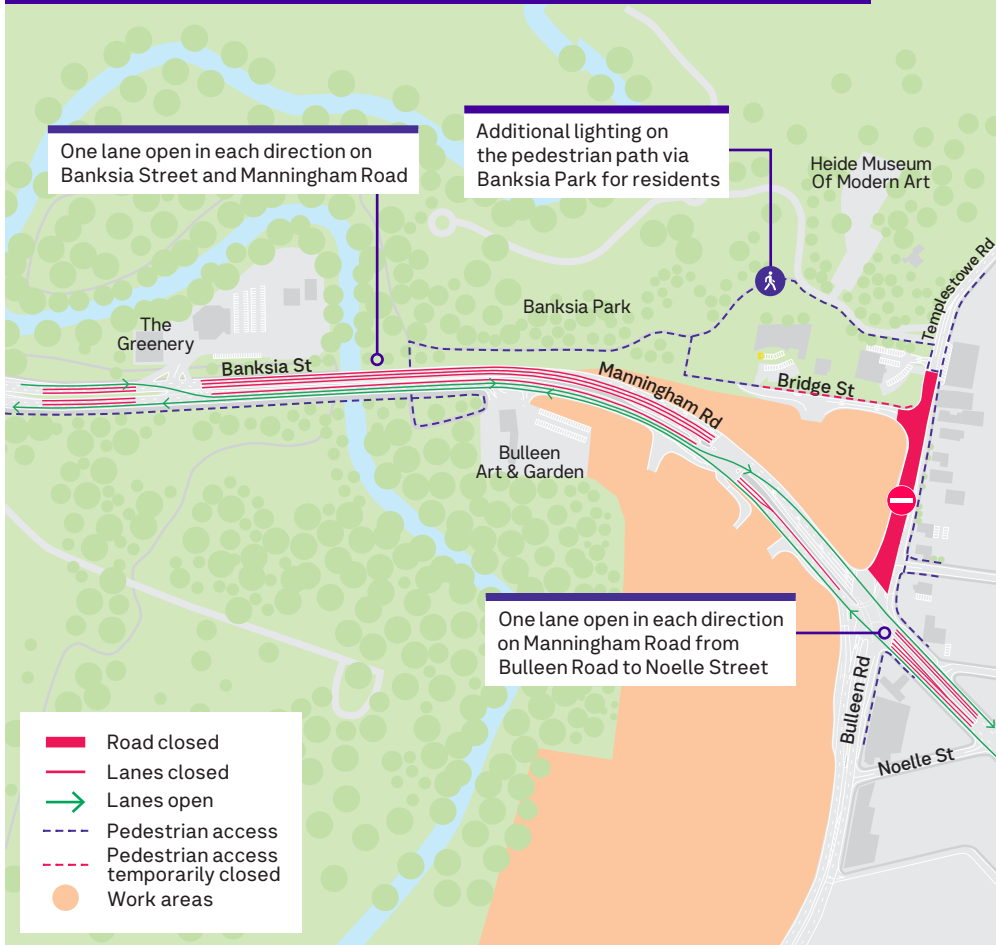

## From 6am Saturday 18 July to 7pm Sunday 2 August:

- There will be one lane open on Manningham Road and Banksia Street in both directions between Dora Street and Noelle Street.
- Bulleen Road will be closed between Bridge Street and Manningham Road. Access to Creative Play Early Learning Centre will be available via Templestowe Road southbound.
- Detour will be in place via Manningham Road, Thompsons Road and Templestowe Road.

We're working hard to minimise disruptions to the local community. Drivers can expect delays of up to 45 minutes during these works.

For more information on these traffic changes, scan the QR code or search [bigbuild.vic.gov.au/disruptions](https://bigbuild.vic.gov.au/disruptions)

### Bulleen Road, Banksia Street and Manningham Road closures:

From 7pm Friday 24 July to 6am Monday 27 July  
and from 7pm Friday 31 July to 7pm Sunday 2 August

### Bulleen and Manningham Road overnight closures and detours:

From 7pm Friday 17 July to 6am Saturday 18 July and from 7pm Sunday 2 August to 6am Monday 3 August

[northeastlink.vic.gov.au](http://northeastlink.vic.gov.au)