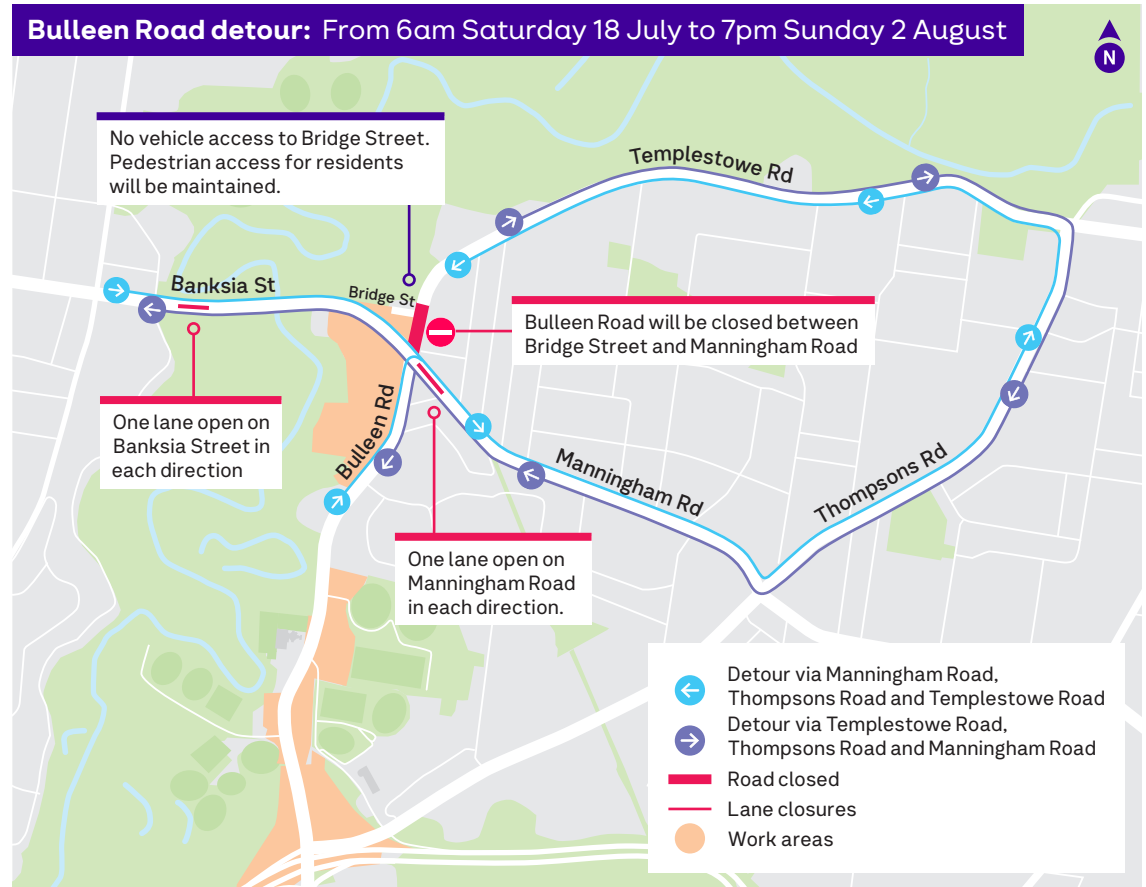

From 6am Saturday 18 July to 7pm Sunday 2 August:

- There will be one lane open on Manningham Road and Banksia Street in both directions between Dora Street and Noelle Street.
- Bulleen Road will be closed between Bridge Street and Manningham Road. Access to Creative Play Early Learning Centre will be available via Templestowe Road southbound.
- Detour will be in place via Manningham Road, Thompsons Road and Templestowe Road.

Between 7pm and 6am on Thursday 16 July and Saturday 18 July, Bulleen Road southbound will be closed between Manningham Road and Noelle Street.

Between 7pm and 6am on Friday 17 July and Thursday 2 August, the Manningham Road and Bulleen Road intersection will be closed.

We're working hard to minimise disruptions to the local community. Drivers can expect delays of up to 45 minutes during these works.