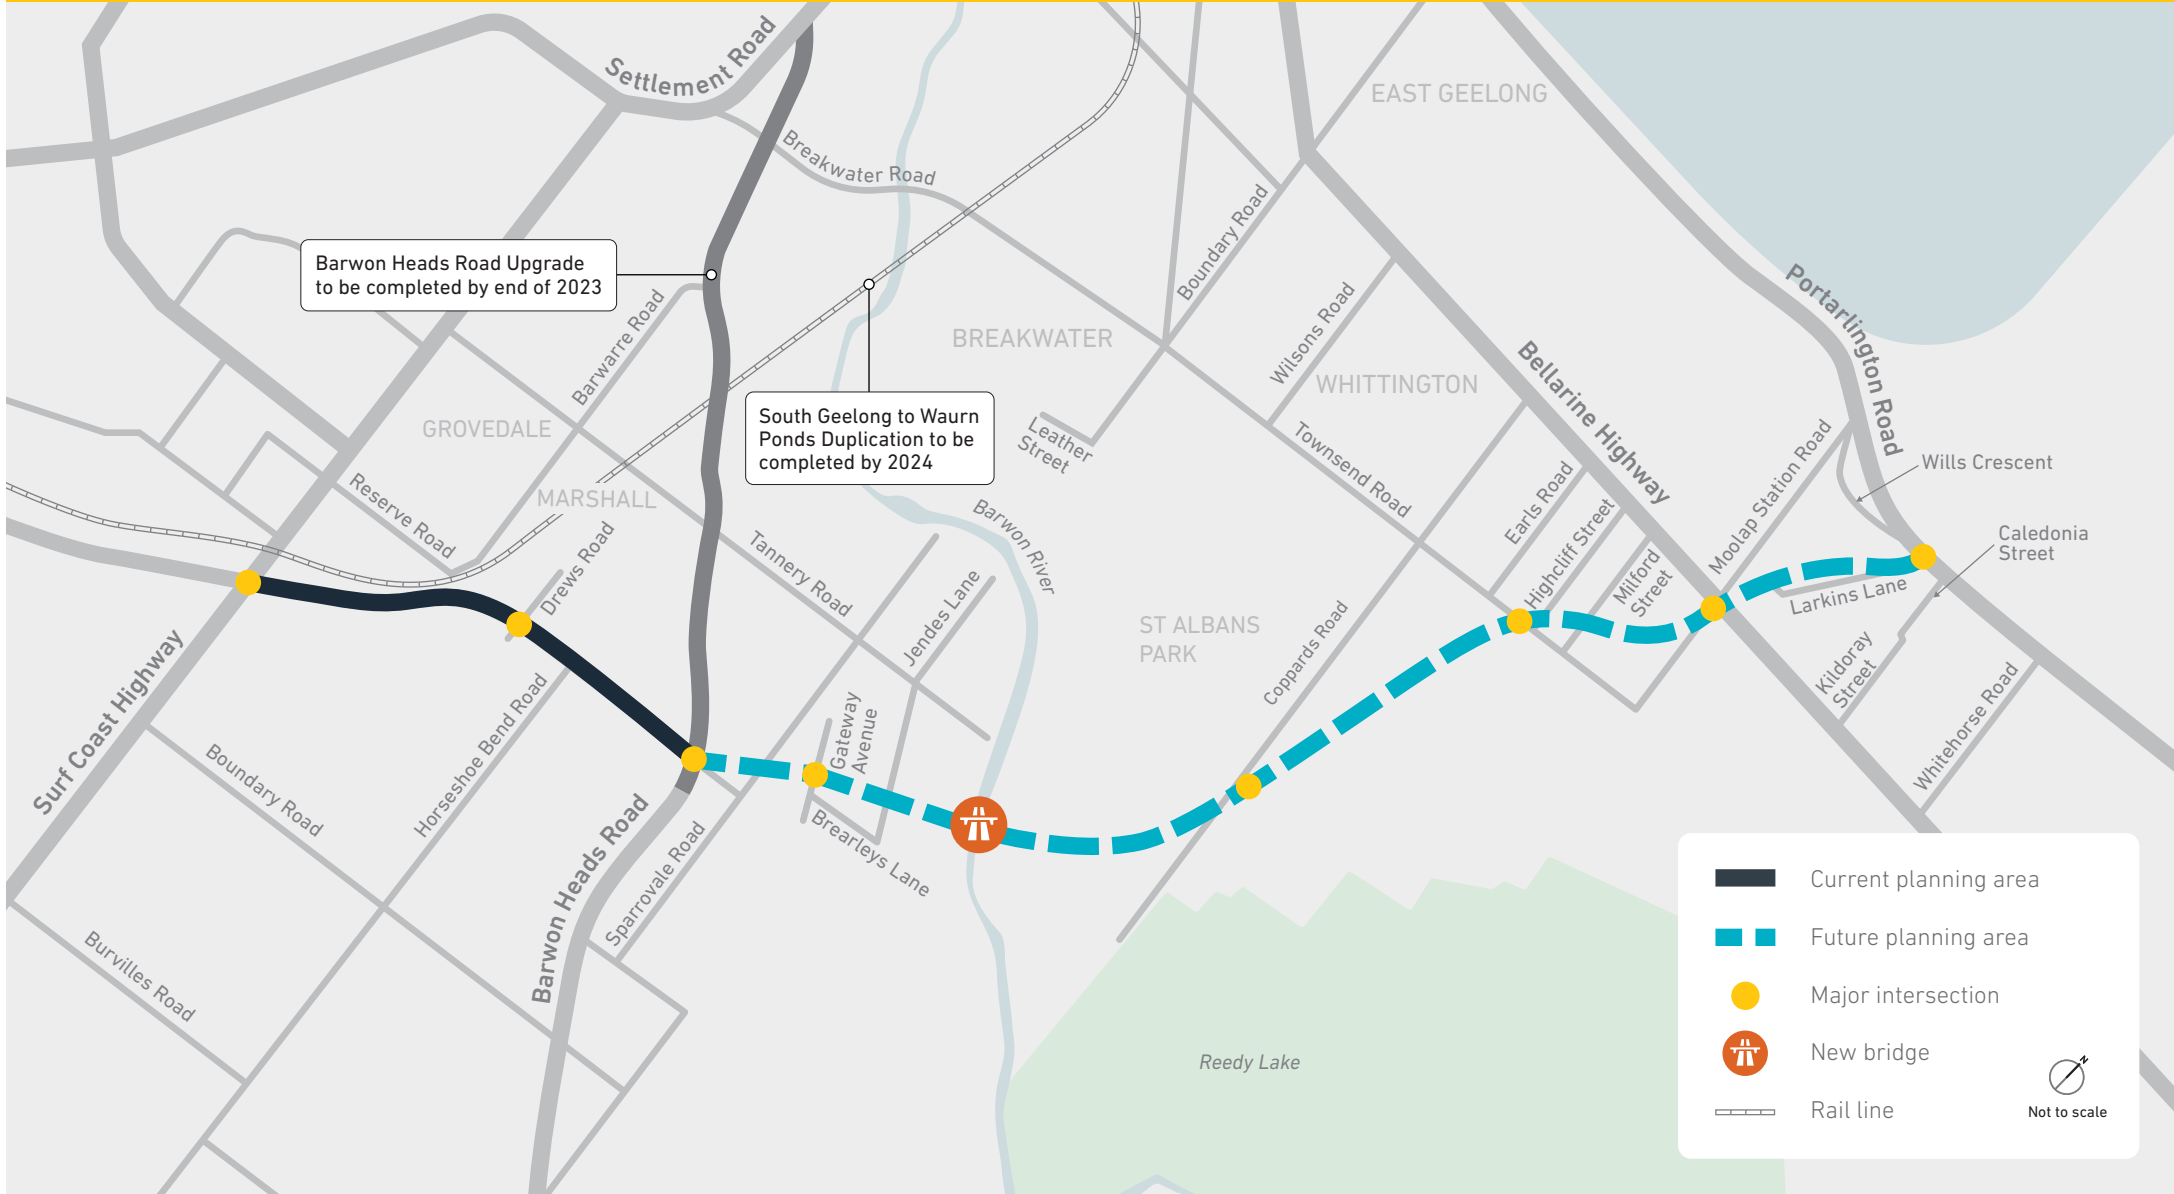

Geelong Ring Road Extension (Bellarine Link)

1800 105 105
roadprojects.vic.gov.au