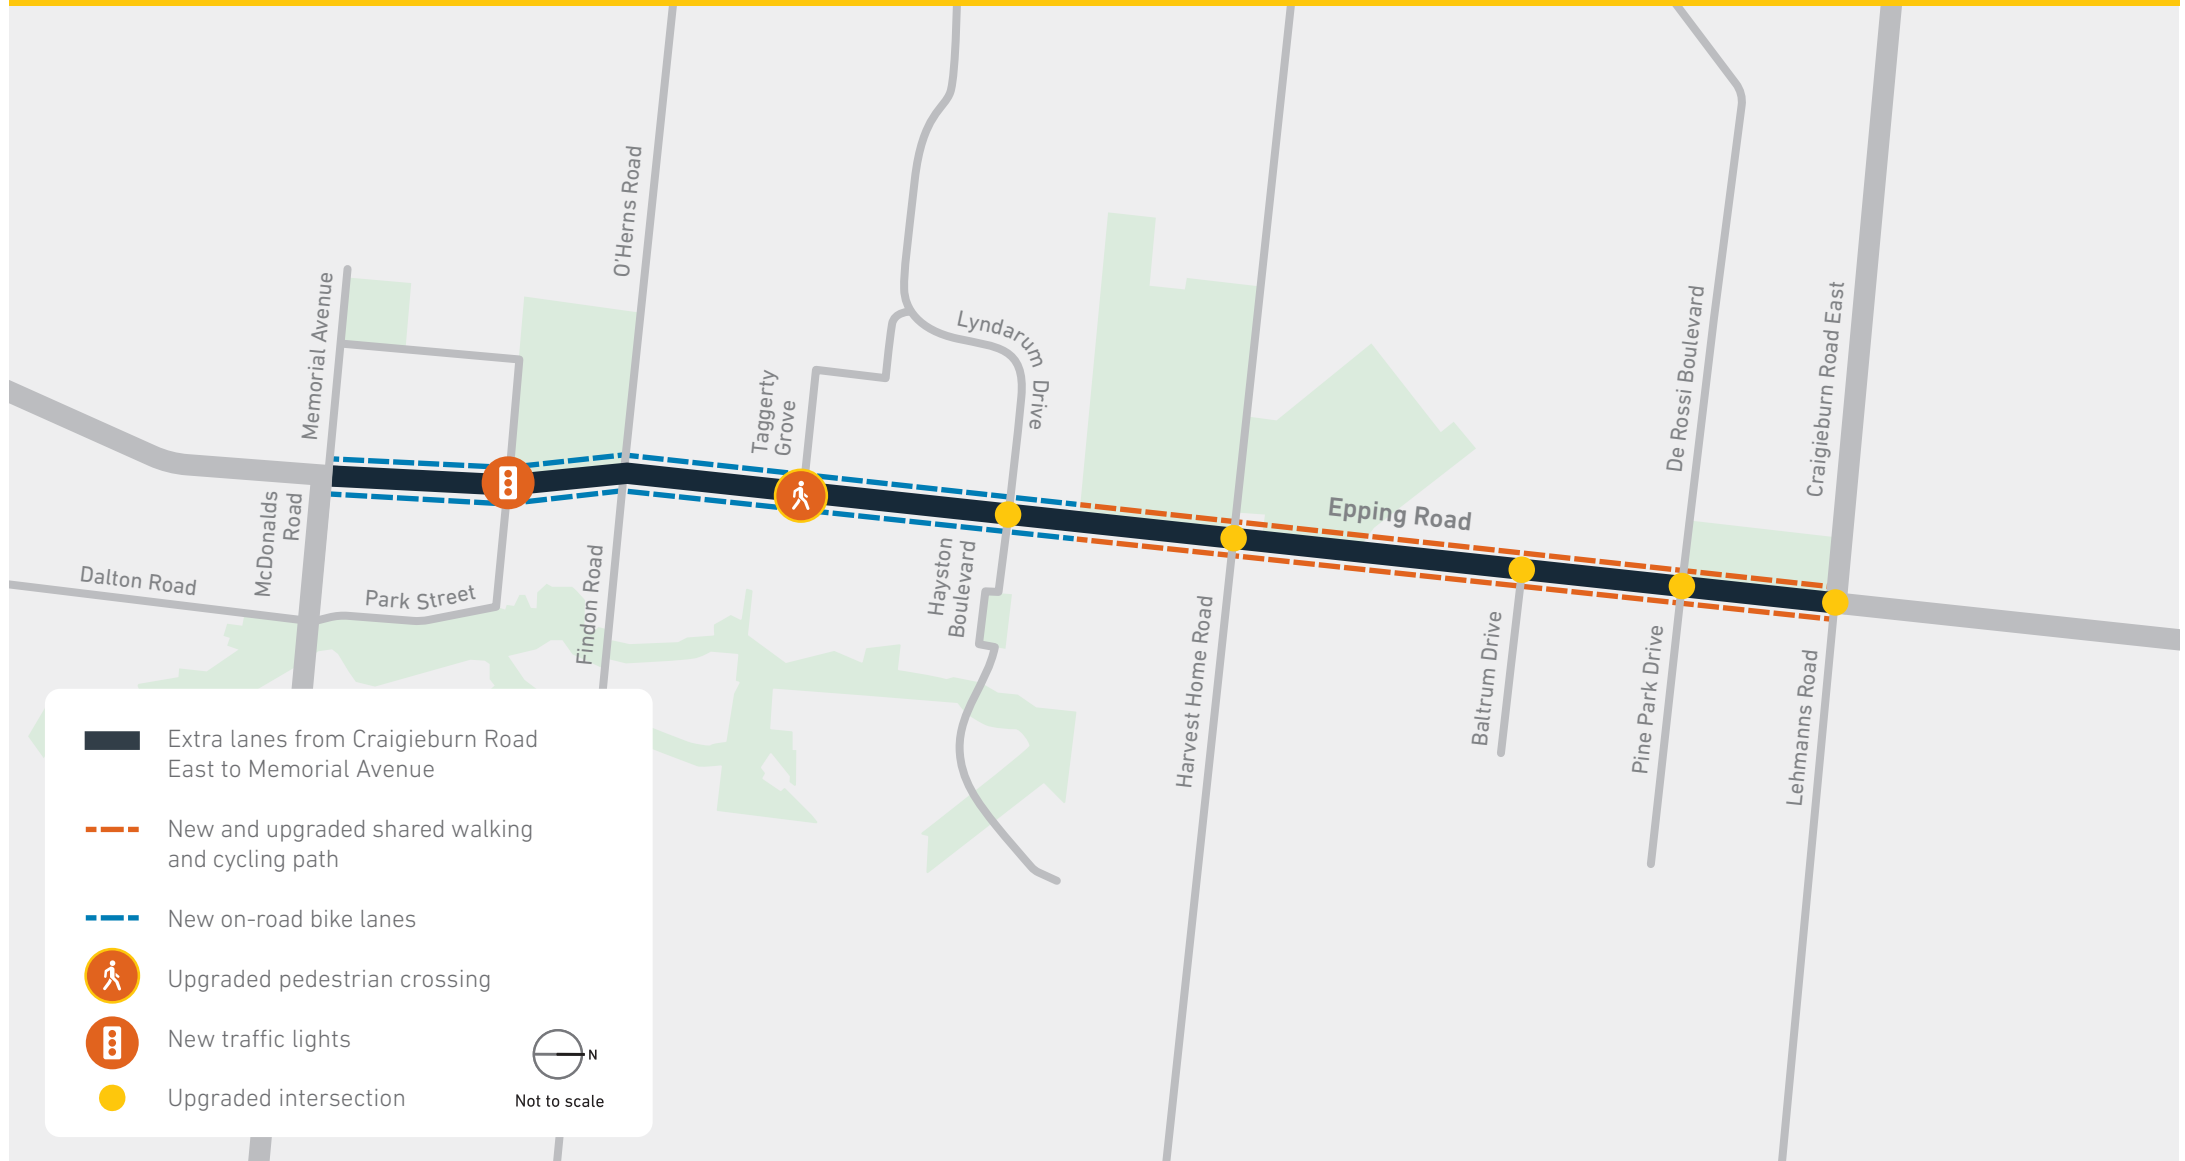

# Epping Road Upgrade

Project overview

1800 105 105  
roadprojects.vic.gov.au