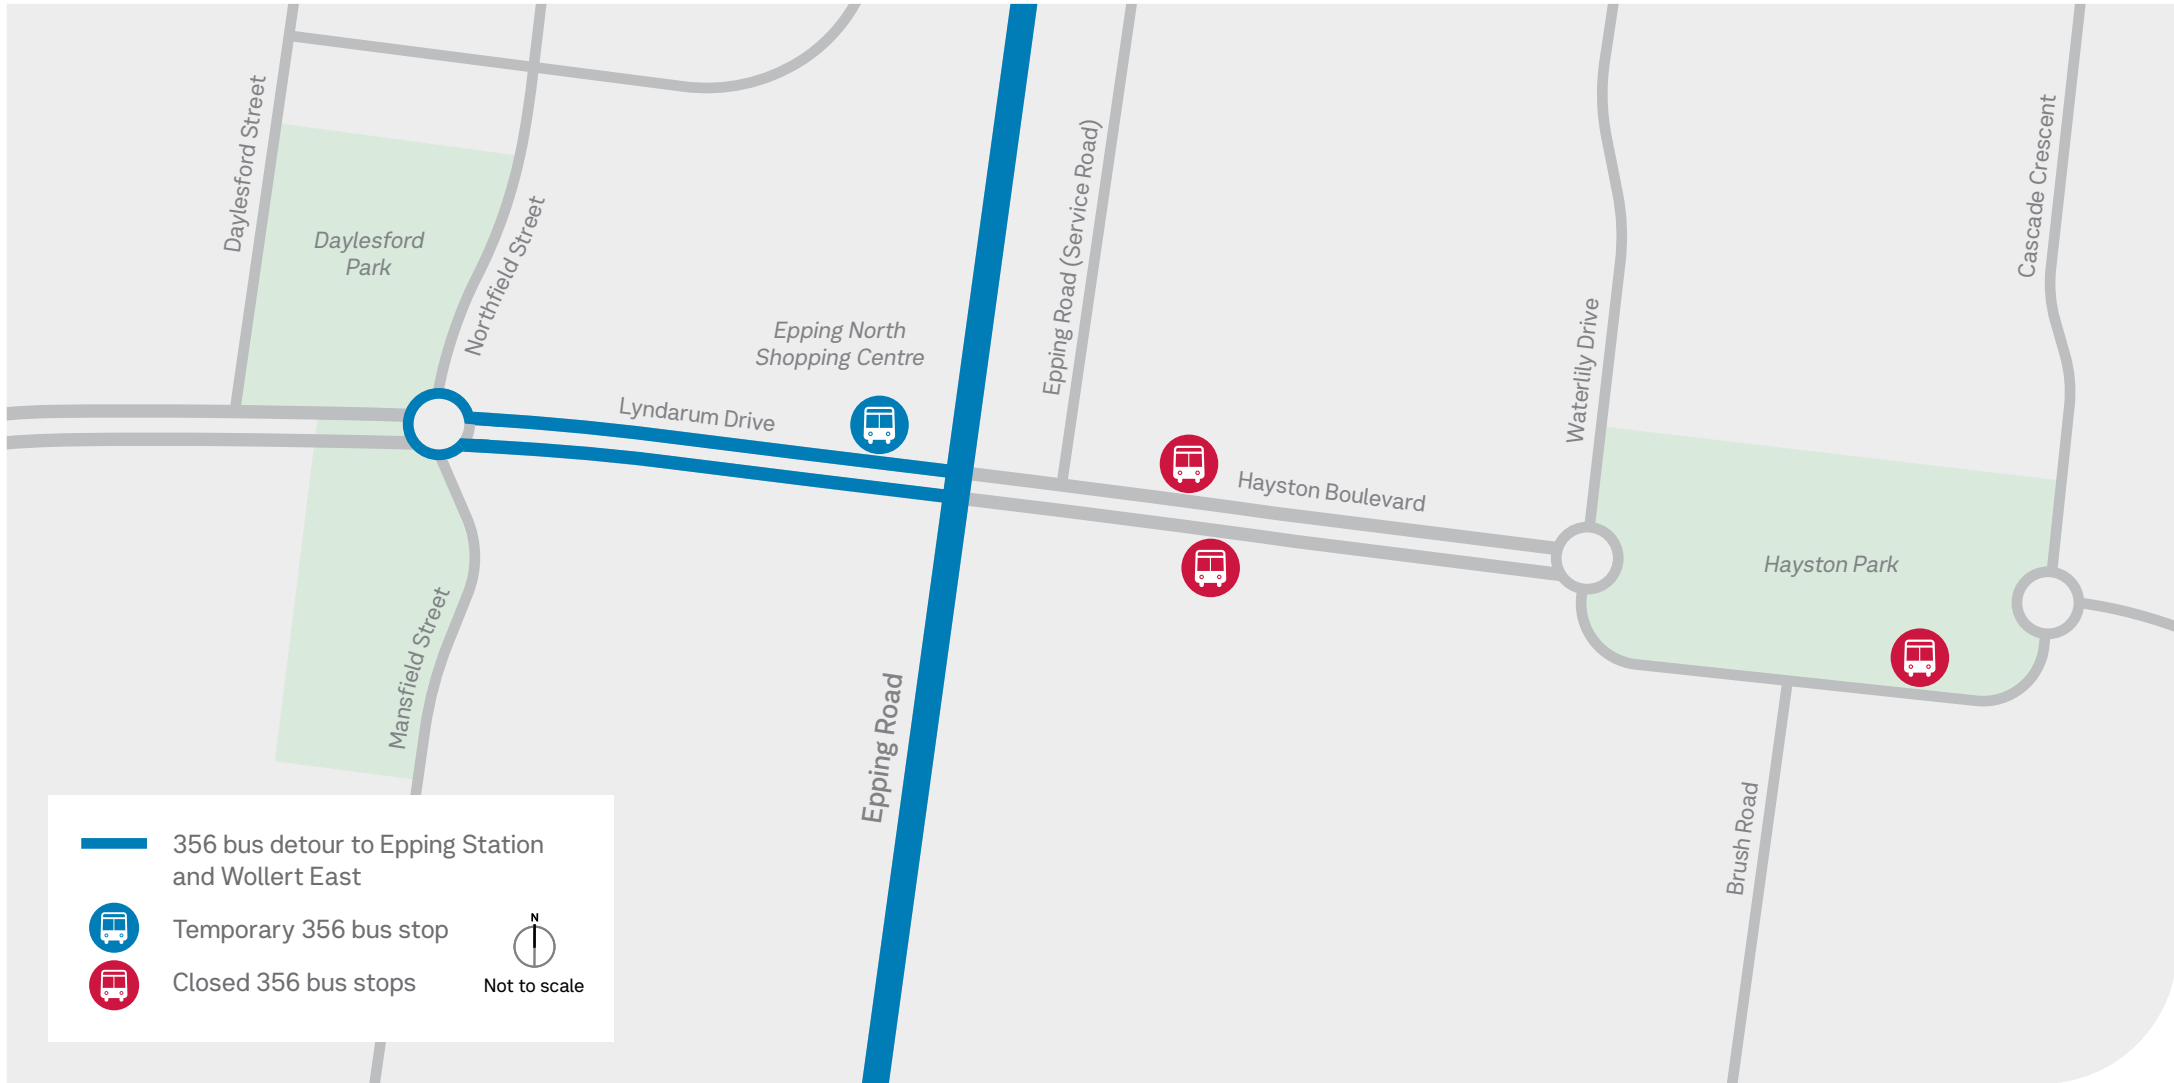

Epping Road Upgrade

Temporary 356 bus changes

1800 105 105
roadprojects.vic.gov.au