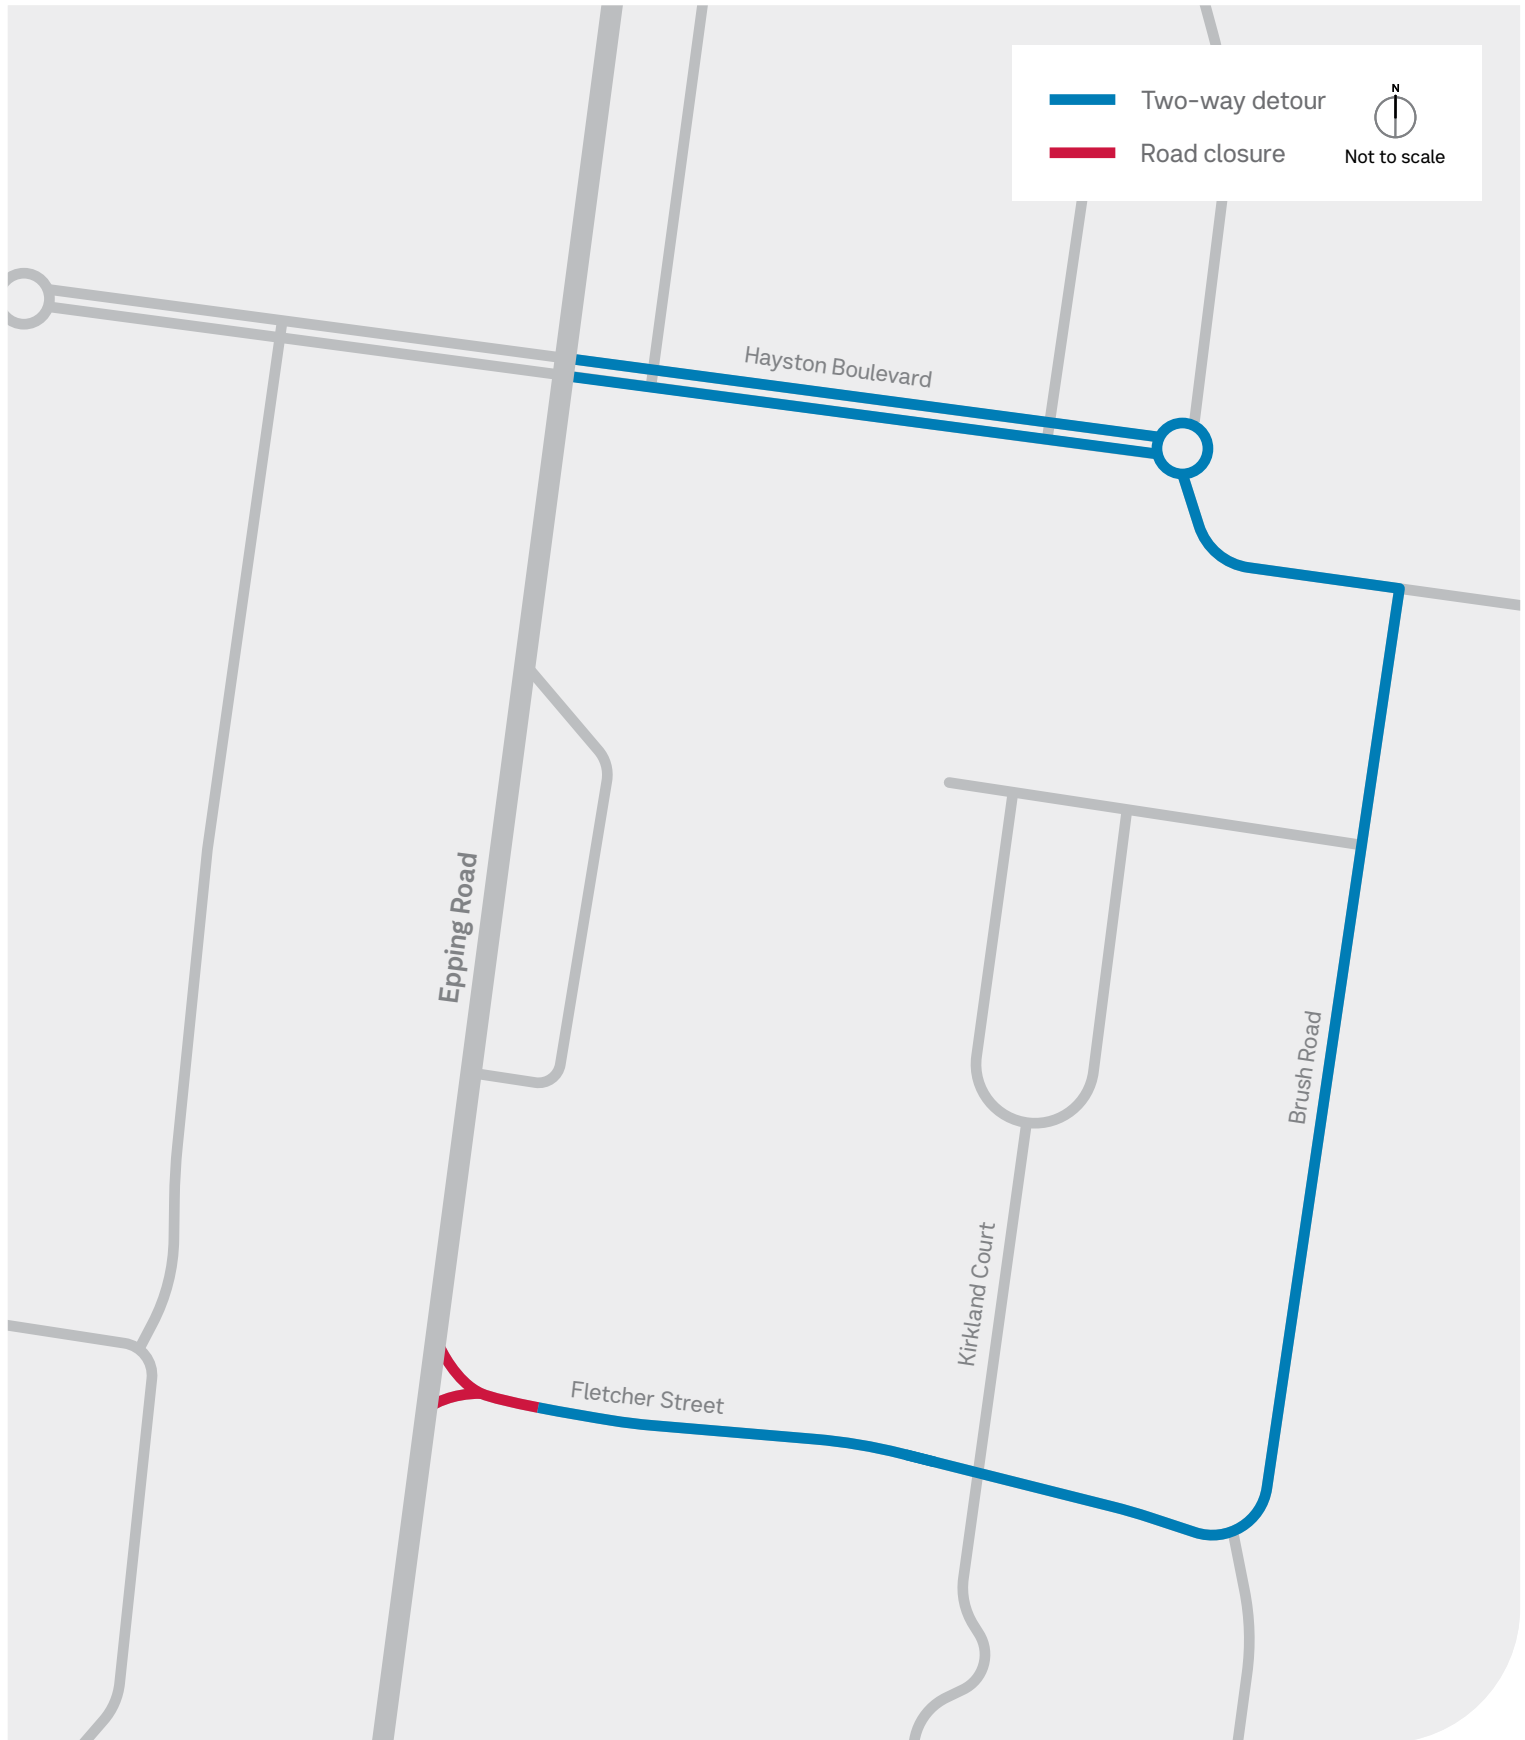

# Epping Road Upgrade

Fletcher Street closure

1800 105 105  
[bigbuild.vic.gov.au/roads](http://bigbuild.vic.gov.au/roads)