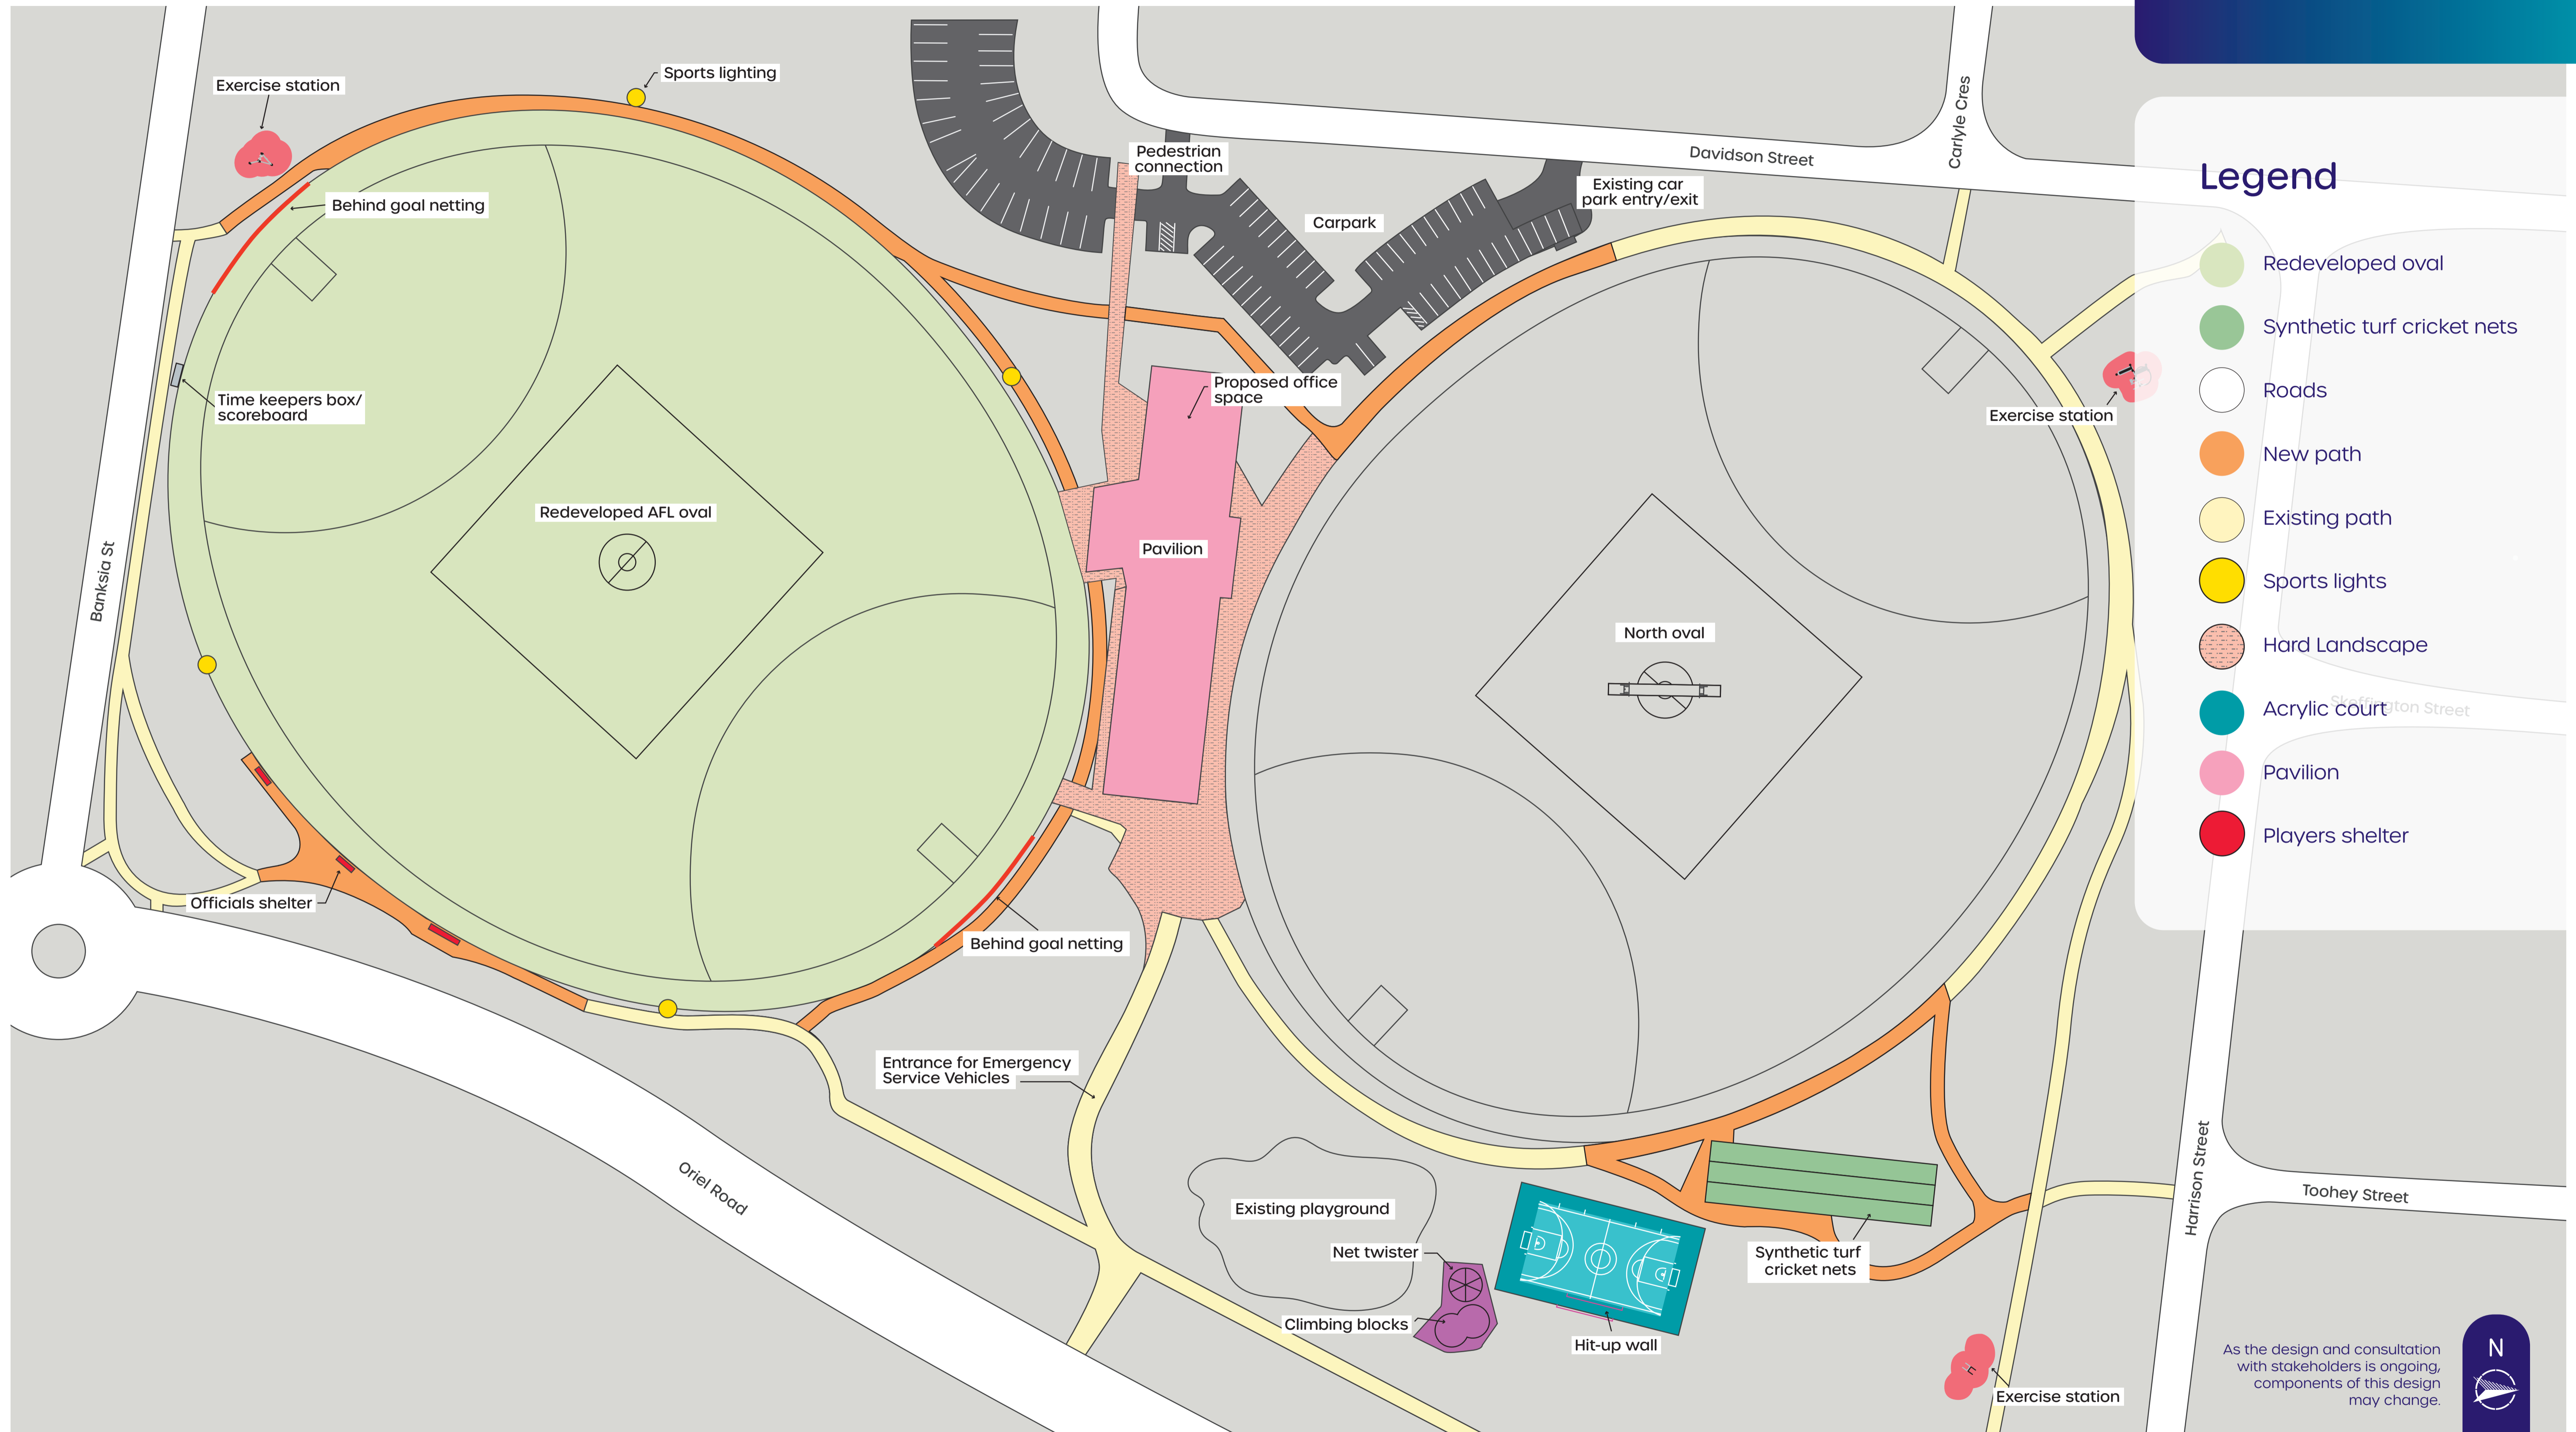

Ford Park Master Plan Stage 1 (2020)

Legend

- Redeveloped oval
- Synthetic turf cricket nets
- Roads
- New path
- Existing path
- Sports lights
- Hard Landscape
- Acrylic court
- Pavilion
- Players shelter

As the design and consultation with stakeholders is ongoing, components of this design may change.

Ford Park Master Plan Stage 2 (2025)

Legend

- Synthetic turf cricket pitch
- Redeveloped oval
- Roads
- Existing path
- Sports lights
- Players shelter
- New path

As the design and consultation with stakeholders is ongoing, components of this design may change.