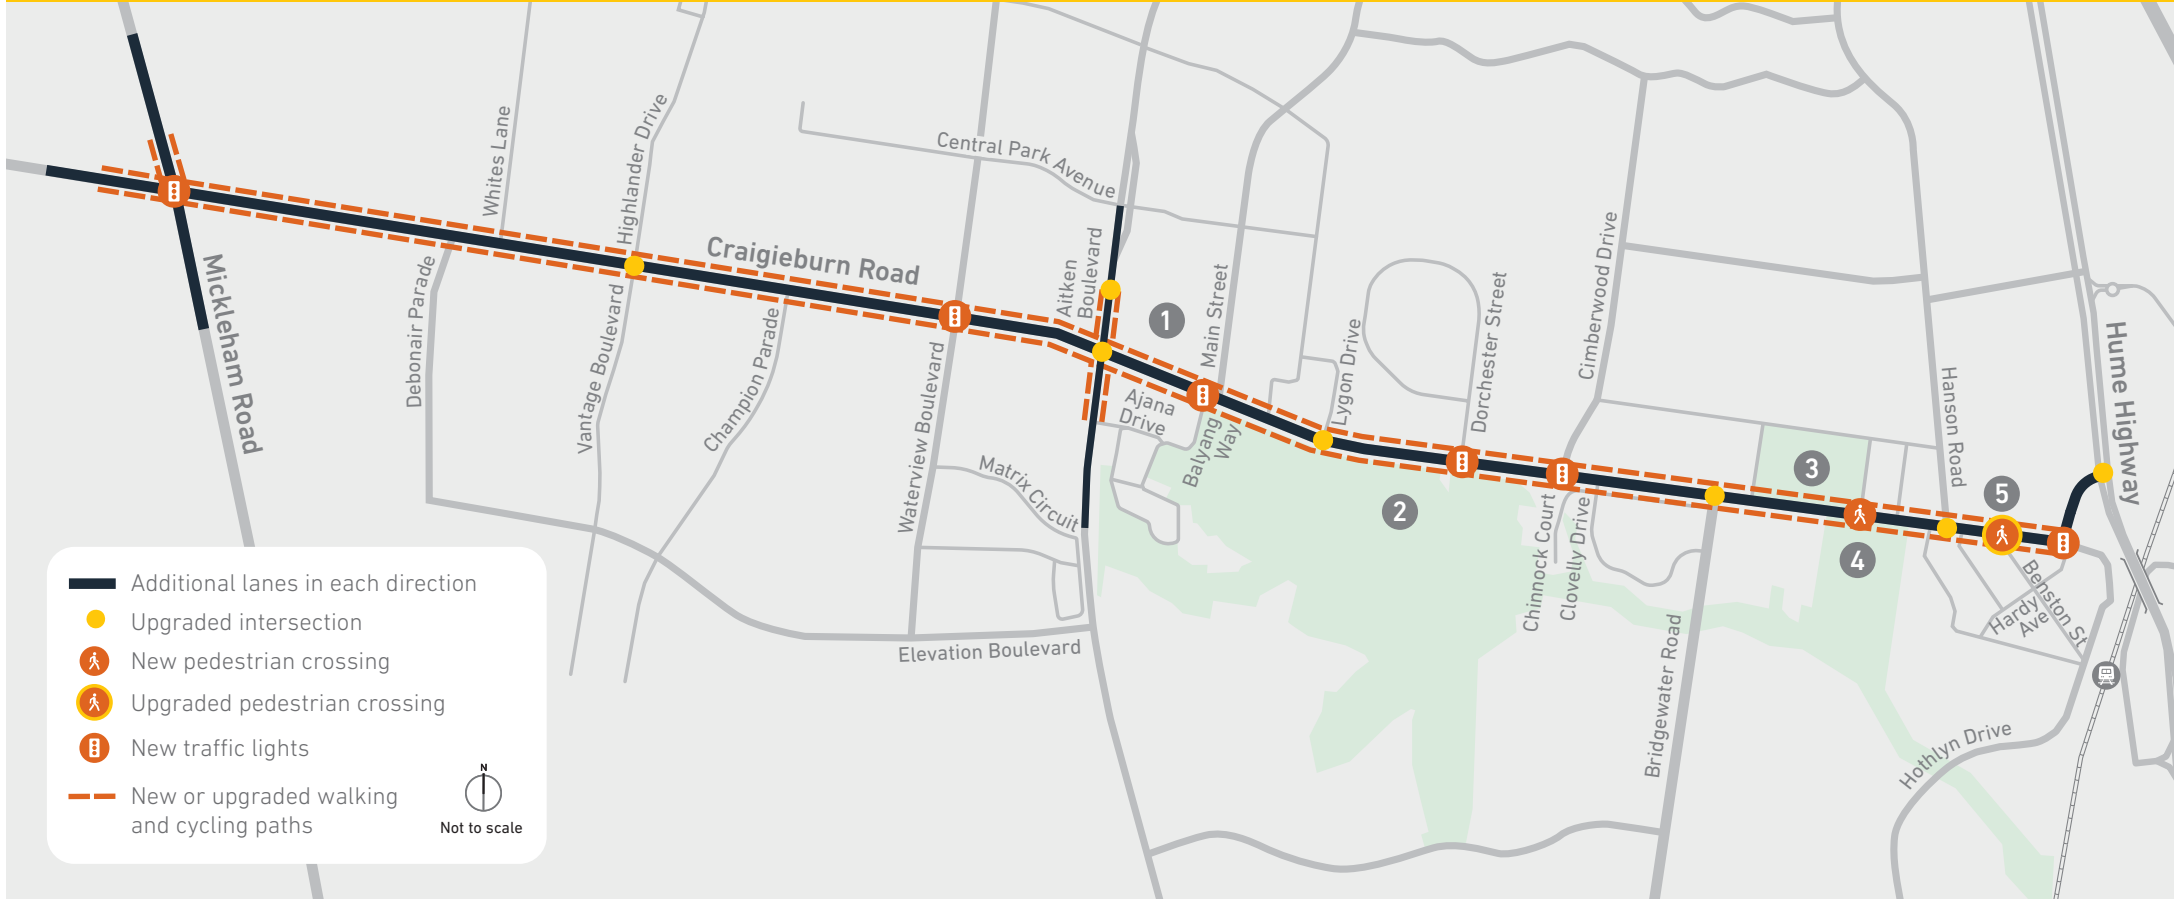

Craigieburn Road Upgrade

Mickleham Road, Craigieburn to Hume Highway

Community points of interest

- 1 Craigieburn Central
- 2 Craigieburn Sporting Club
- 3 DS Aitken Reserve
- 4 Craigieburn Sports Stadium
- 5 Craigieburn Plaza

Intersection upgrades

- Upgrades to intersections can include things such as:
- additional lanes
 - slip lanes
 - dedicated bus lanes
 - walking and cycling paths
 - pedestrian crossings
 - U-turn lanes