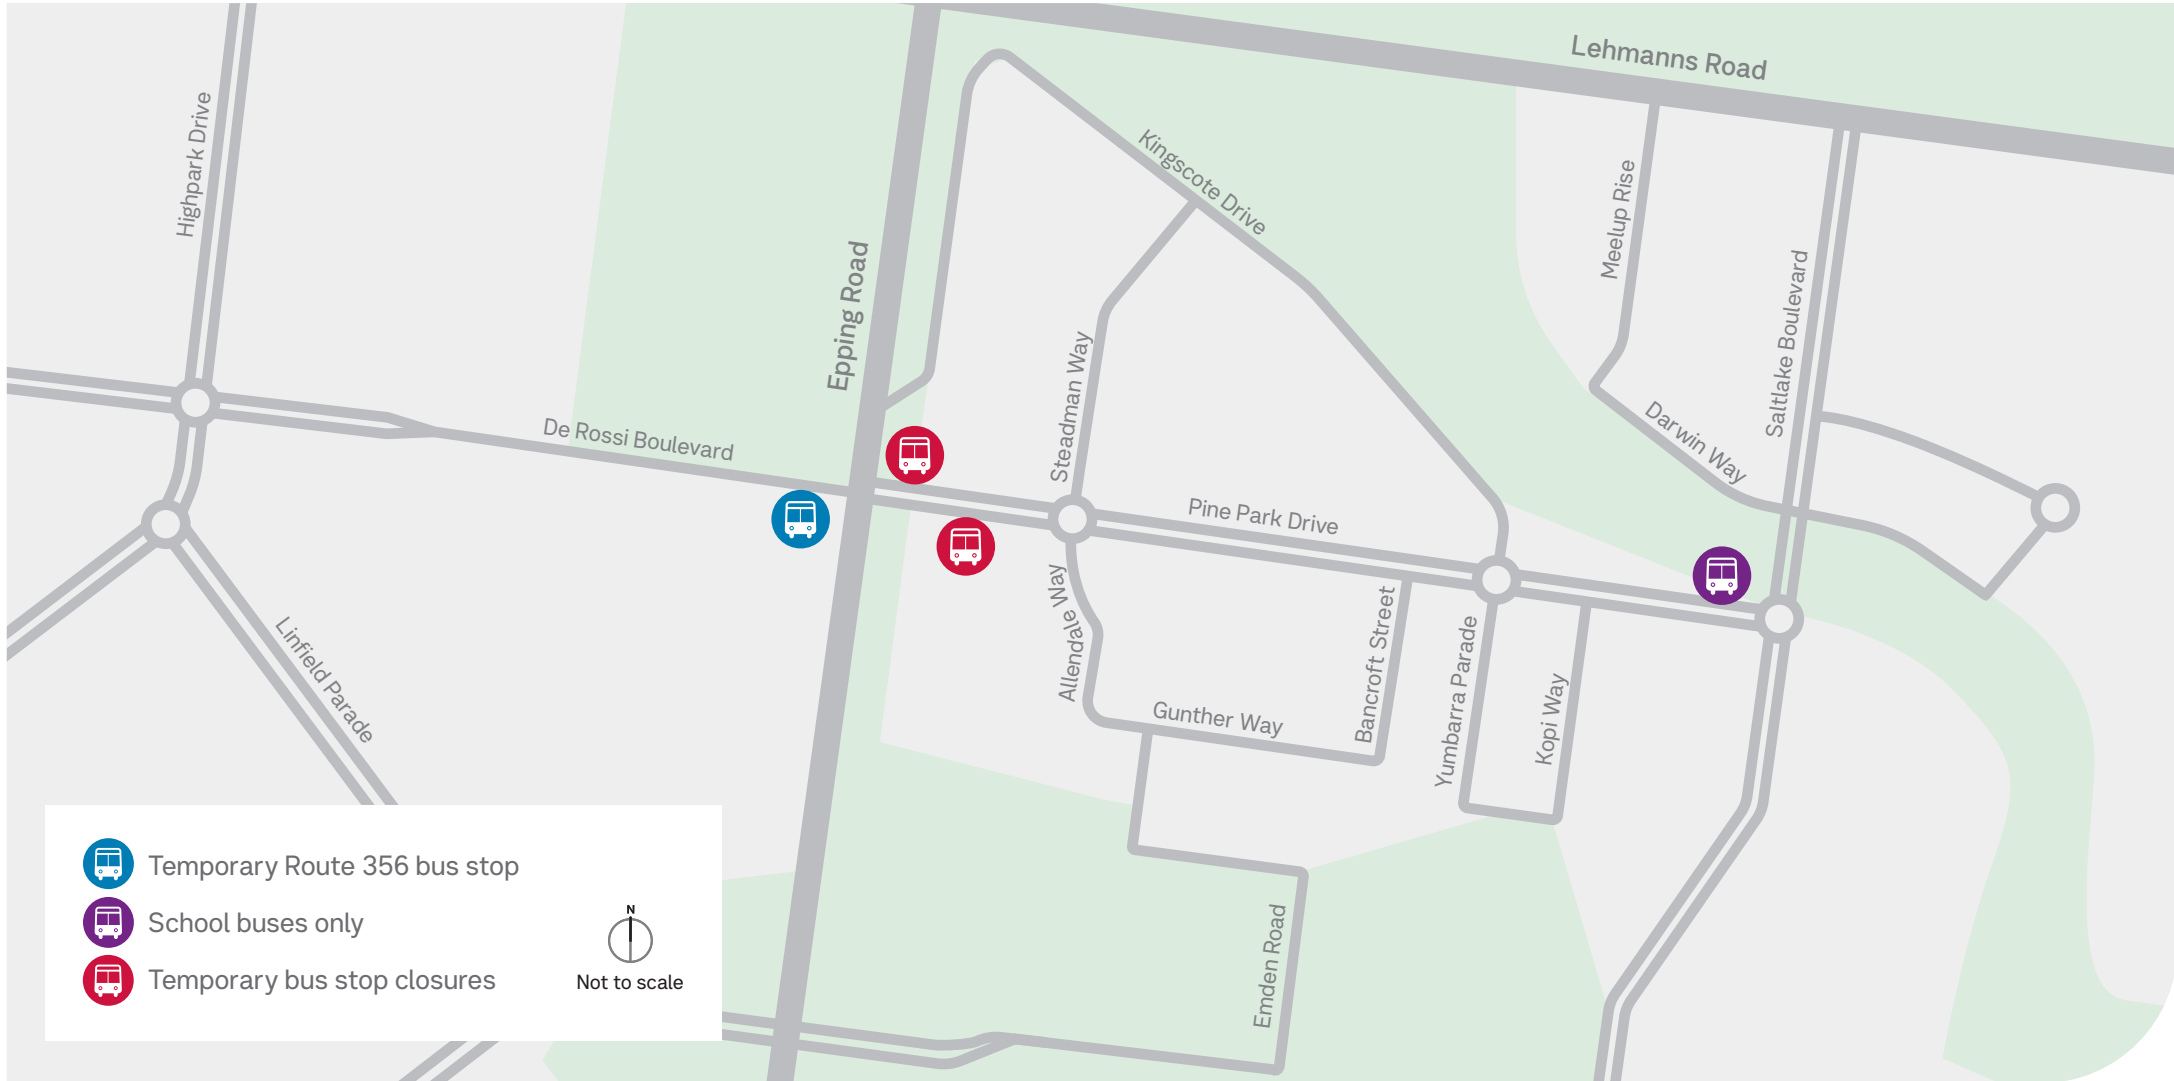

## Pine Park Drive Temporary Bus Stop Closures

1800 105 105  
[bigbuild.vic.gov.au/roads](http://bigbuild.vic.gov.au/roads)