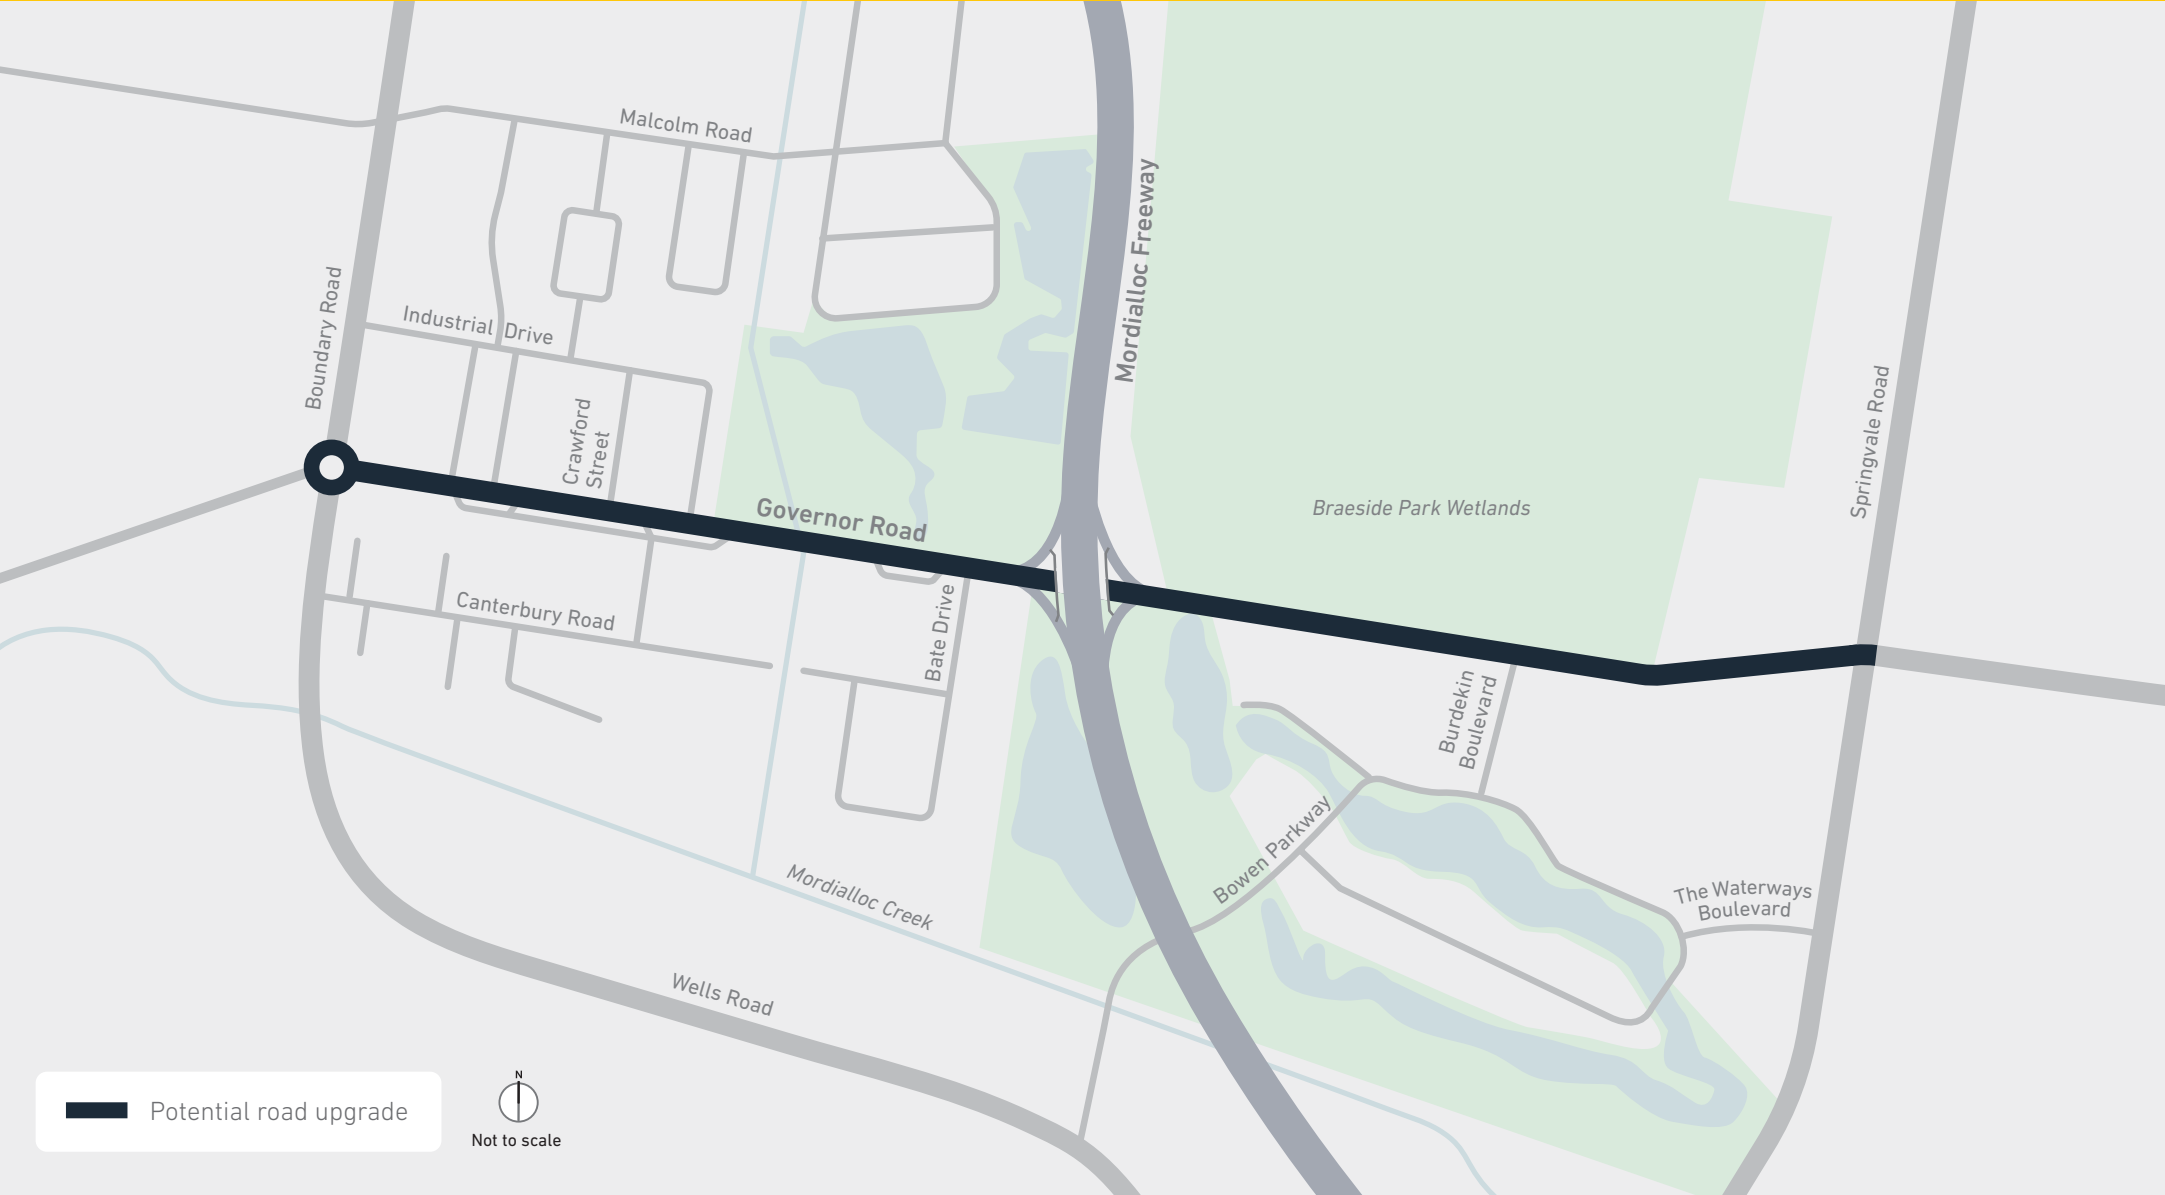

Governor Road Upgrade

1800 105 105
roadprojects.vic.gov.au