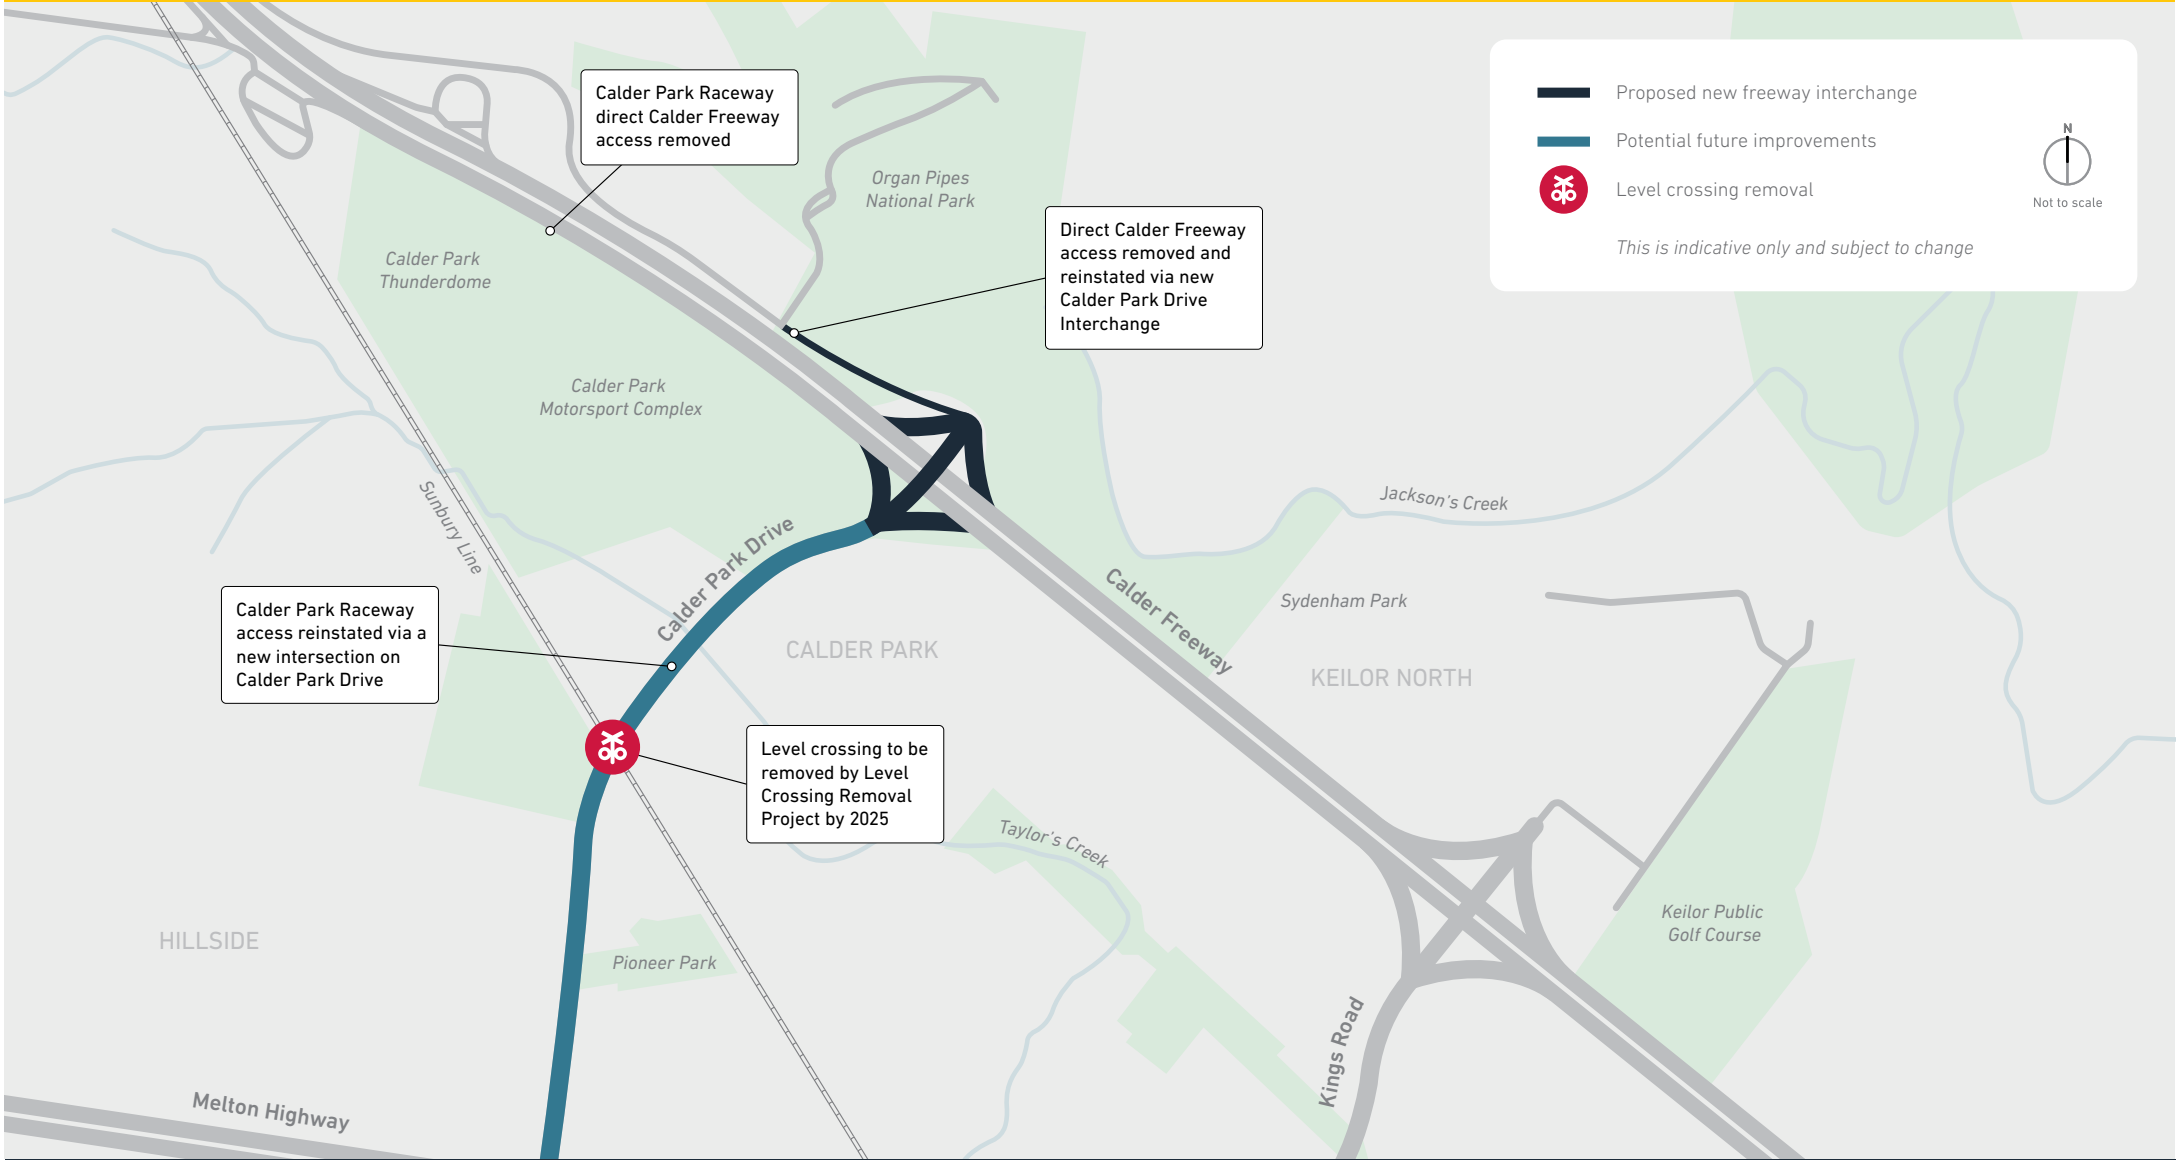

Calder Park Drive Upgrade

Project Overview

1800 105 105
roadprojects.vic.gov.au