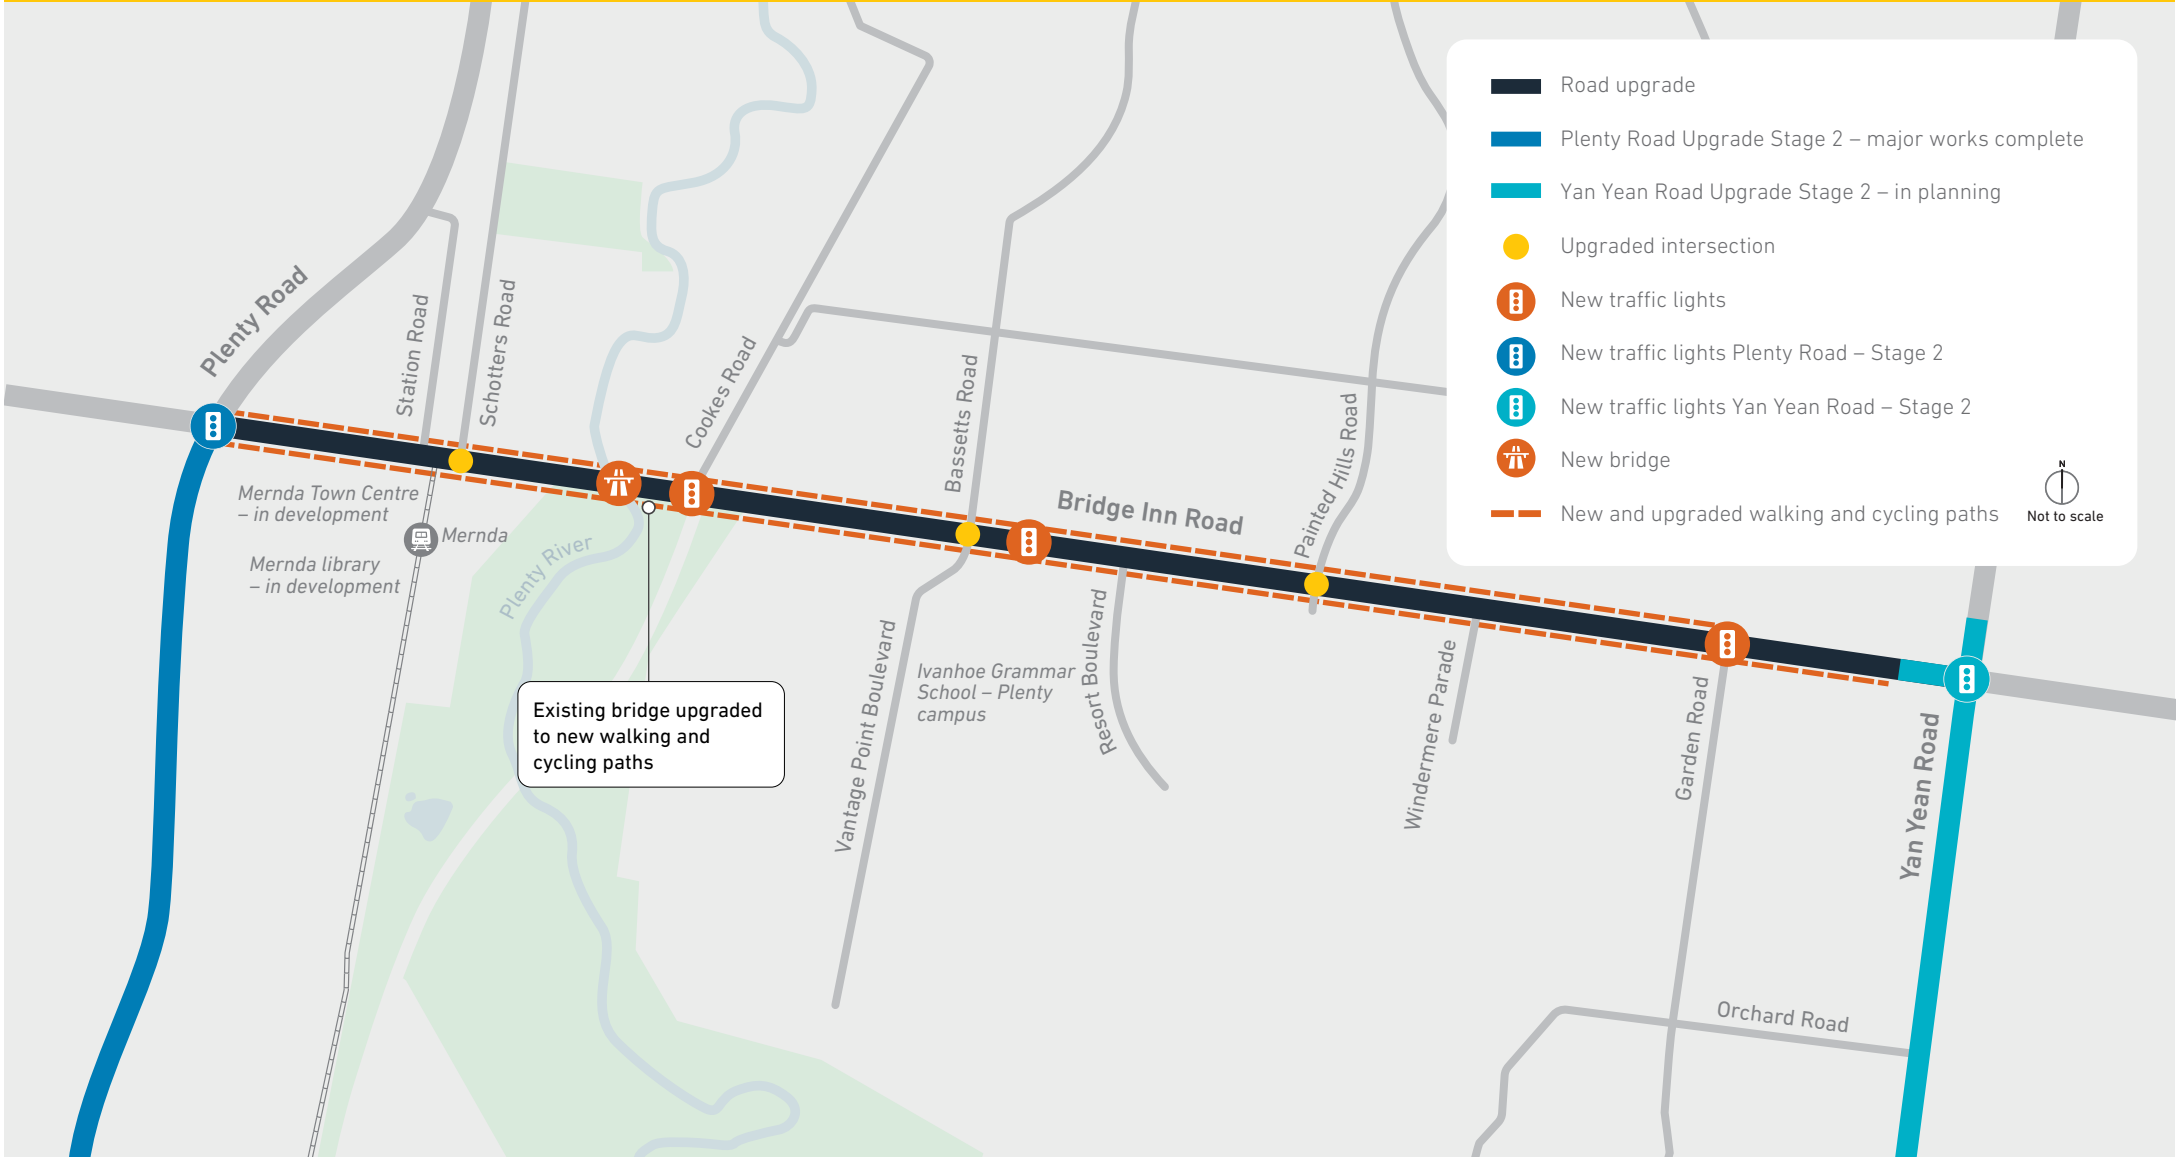

# Bridge Inn Road Upgrade

Bridge Inn Road, Doreen

1800 105 105  
roadprojects.vic.gov.au