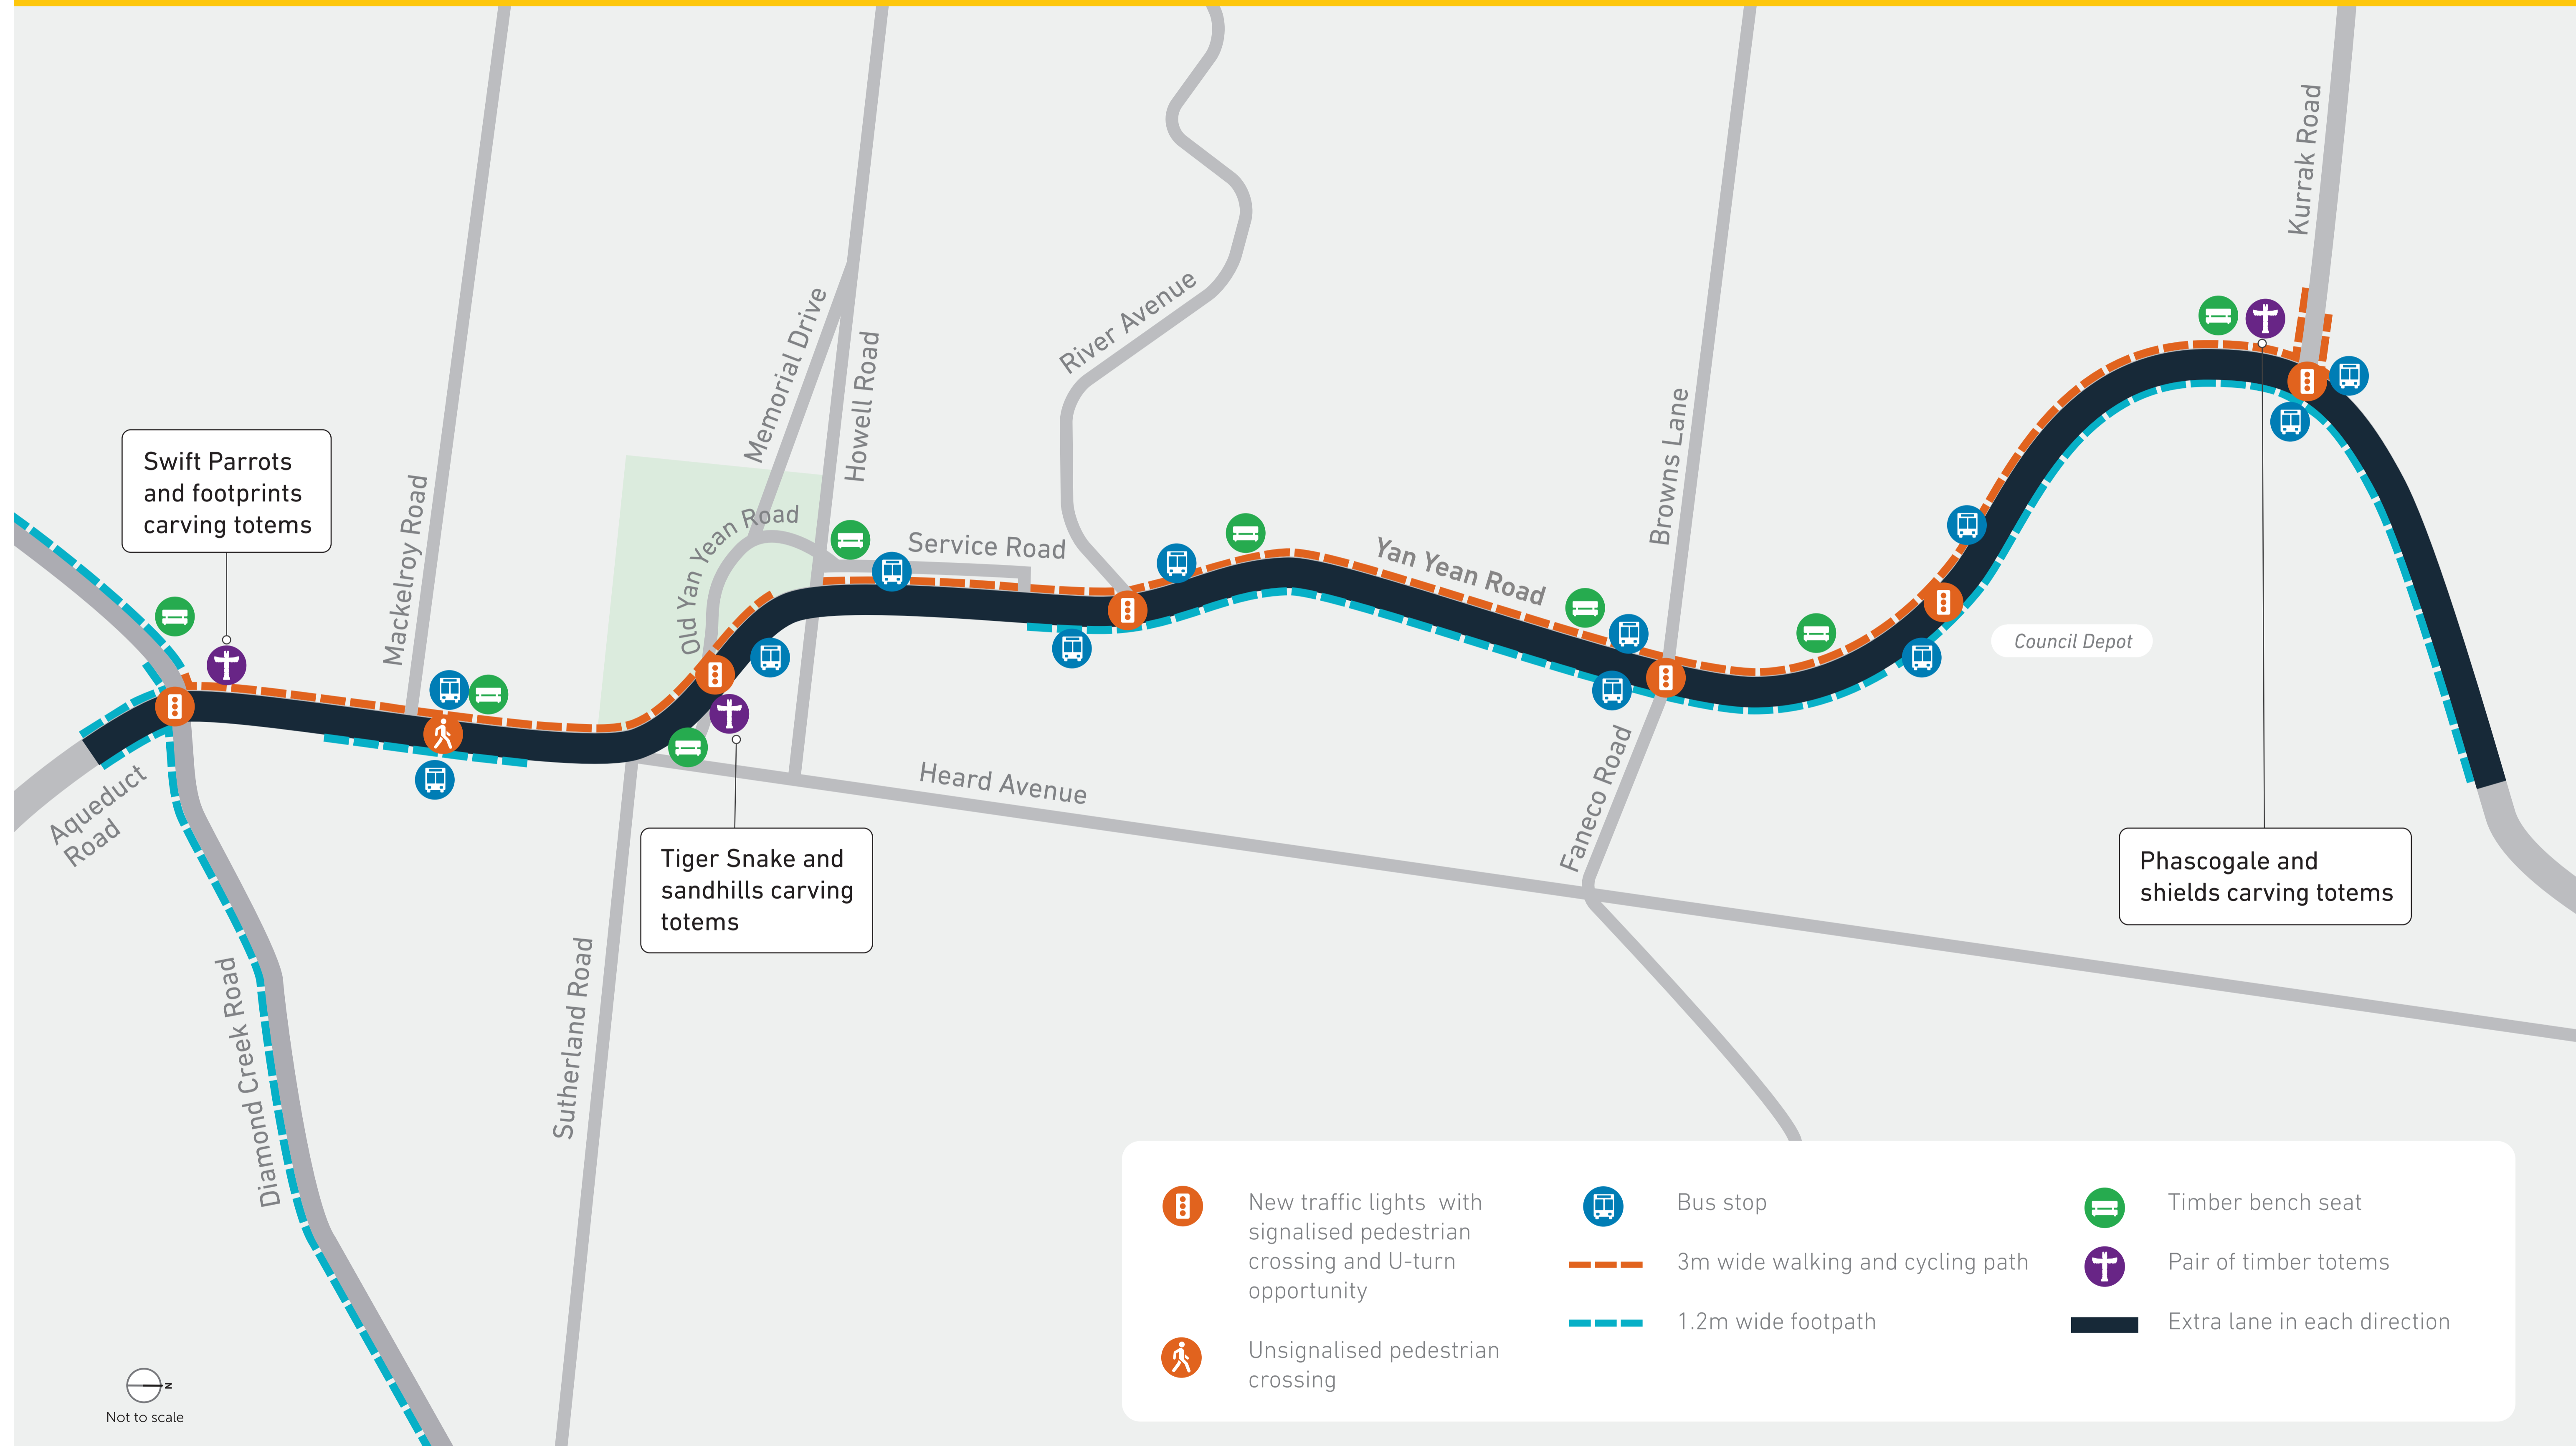

Yan Yean Road Upgrade (Stage 1)

Project Overview

Not to scale

1800 105 105
roadprojects.vic.gov.au