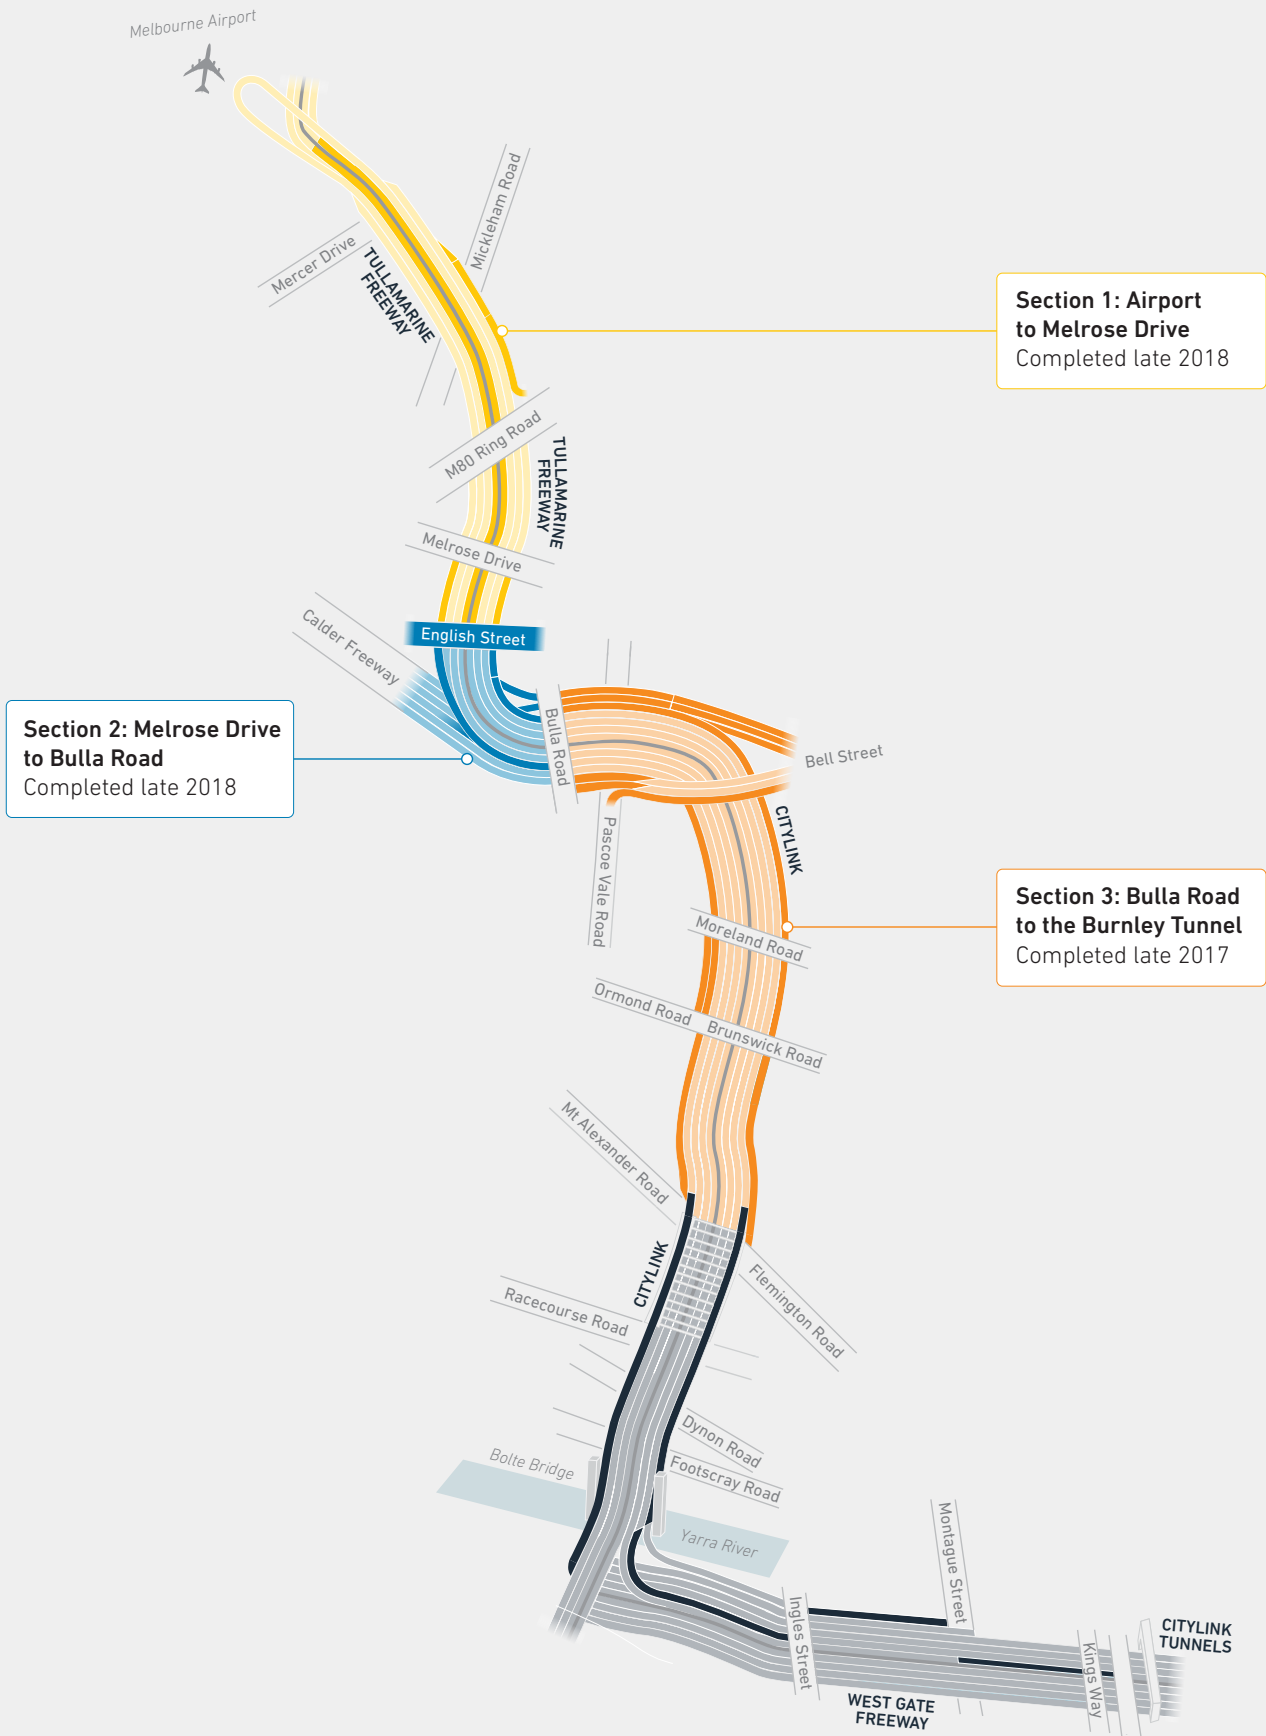

CityLink Tulla Widening

Project Overview

1800 105 105
roadprojects.vic.gov.au

MAJOR ROAD
PROJECTS
VICTORIA

VICTORIA'S
BIG BUILD

VICTORIA
State
Government