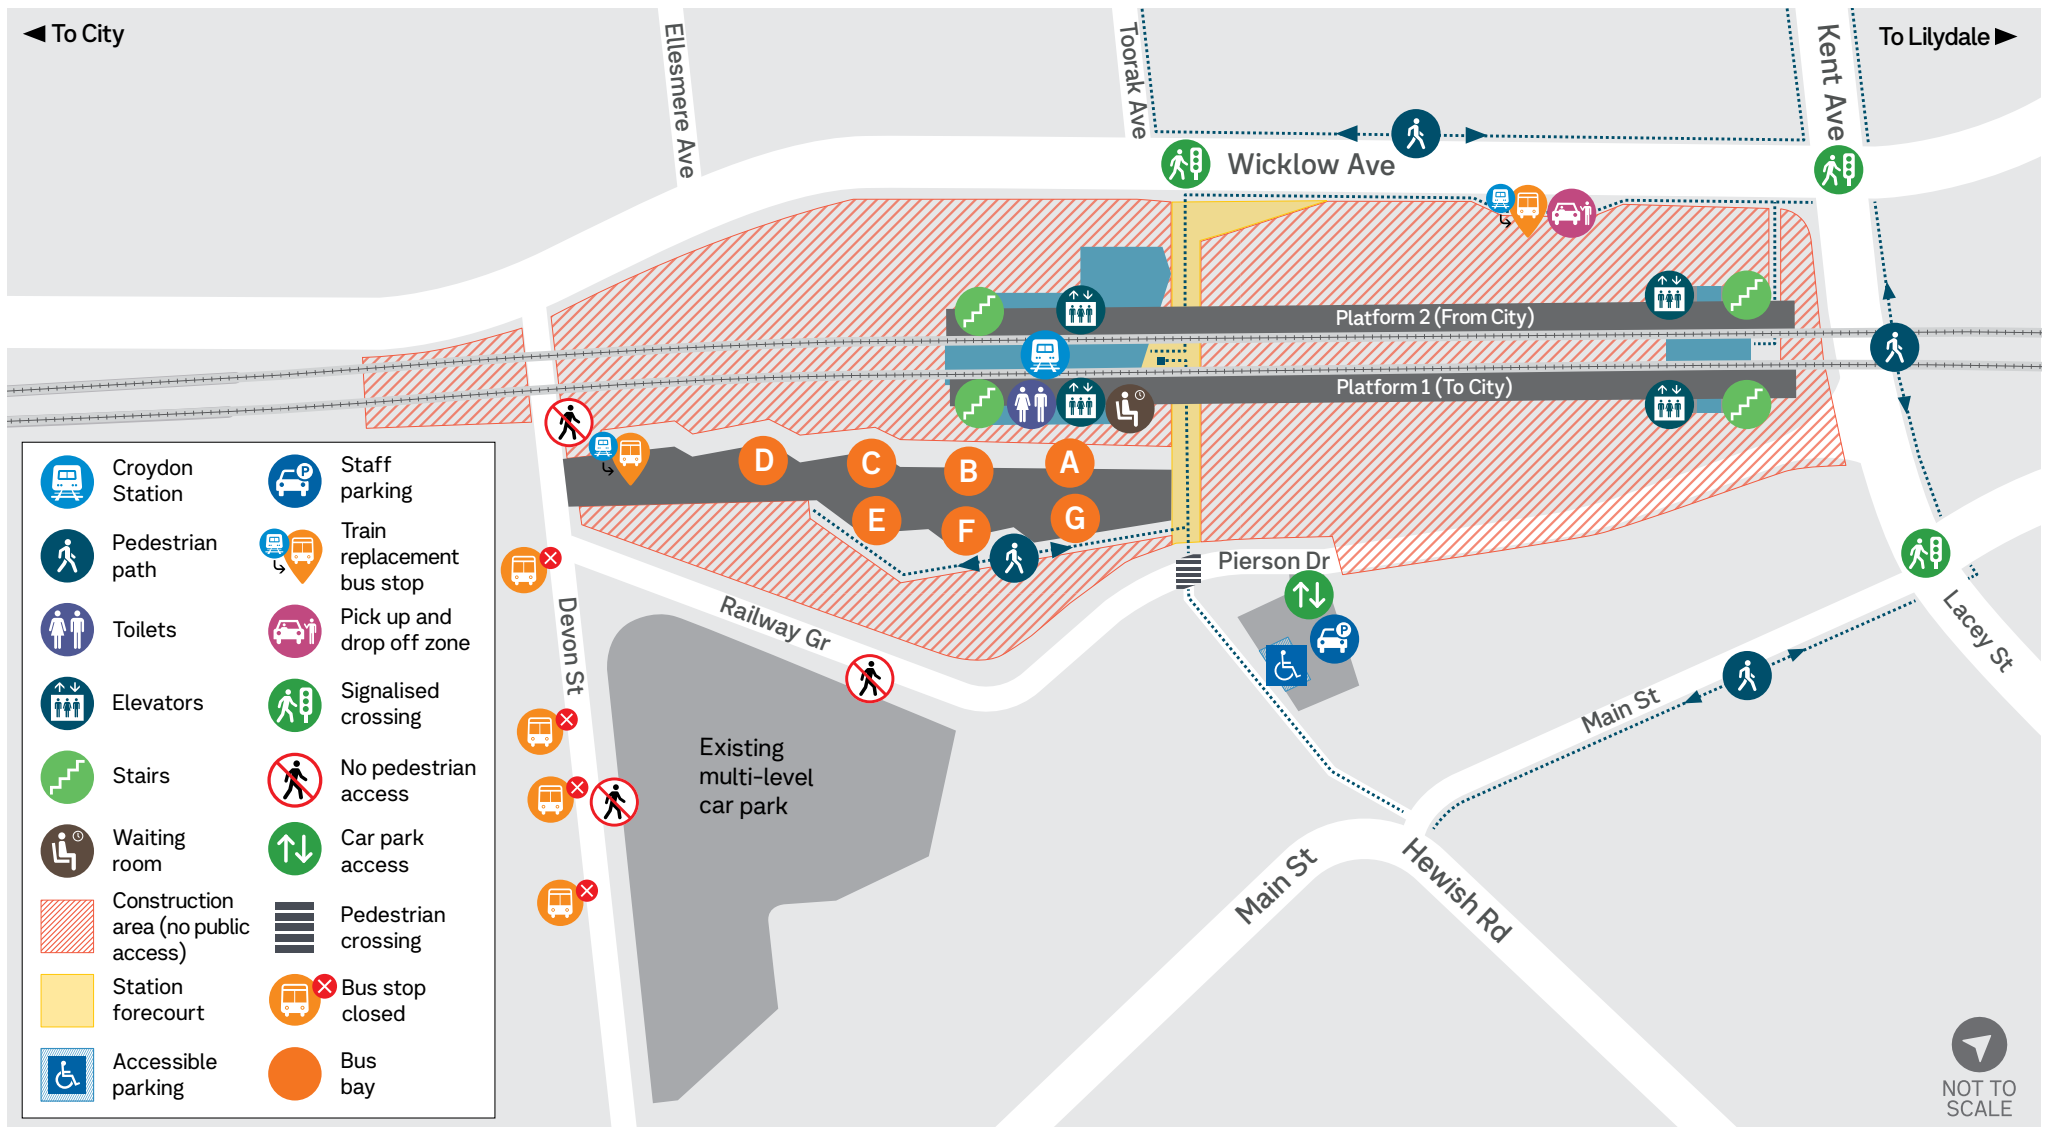

Level crossing removal works

Your bus stops are moving

October

Sun 20

Your bus stops will move into the new bus interchange from Sunday 20 October.

Some temporary bus stop arrangements will be in place until the bus interchange opens in full in **mid-November** (see map overleaf).

PTV Bus service locations

Bus	To	Bus bay
664	Chirnside Park - Knox City via Croydon and Bayswater	A B
688	Croydon - Upper Ferntree Gully via Olinda and Tremont	C
689	Croydon Montrose via Hawthory Road and Durham Road	F
690	Croydon - Boronia via Donald St/Mt Dandenong Rd	D
737	Croydon Station - Monash University via Norton Rd/Mt Dandenong Rd	G
967	Glen Waverley Station Croydon Station via Knox City	A
FlexiRide		E

School services

Bus	To	Bus bay
2577	Mooroolbark Station - Ringwood Secondary College	C
3401	Lilydale Heights Secondary - Croydon Station	D
3406	Croydon Station - Mt Lilydale Mercy College	B
3407	Mt Lilydale Mercy College - Croydon Station	D
3410	Croydon Station - Yarra Hills Secondary College	A
3411	Yarra Hills Secondary College - Croydon Station	D
3438	Croydon Station - Yarra Hills Secondary College (Mooroolbark)	A