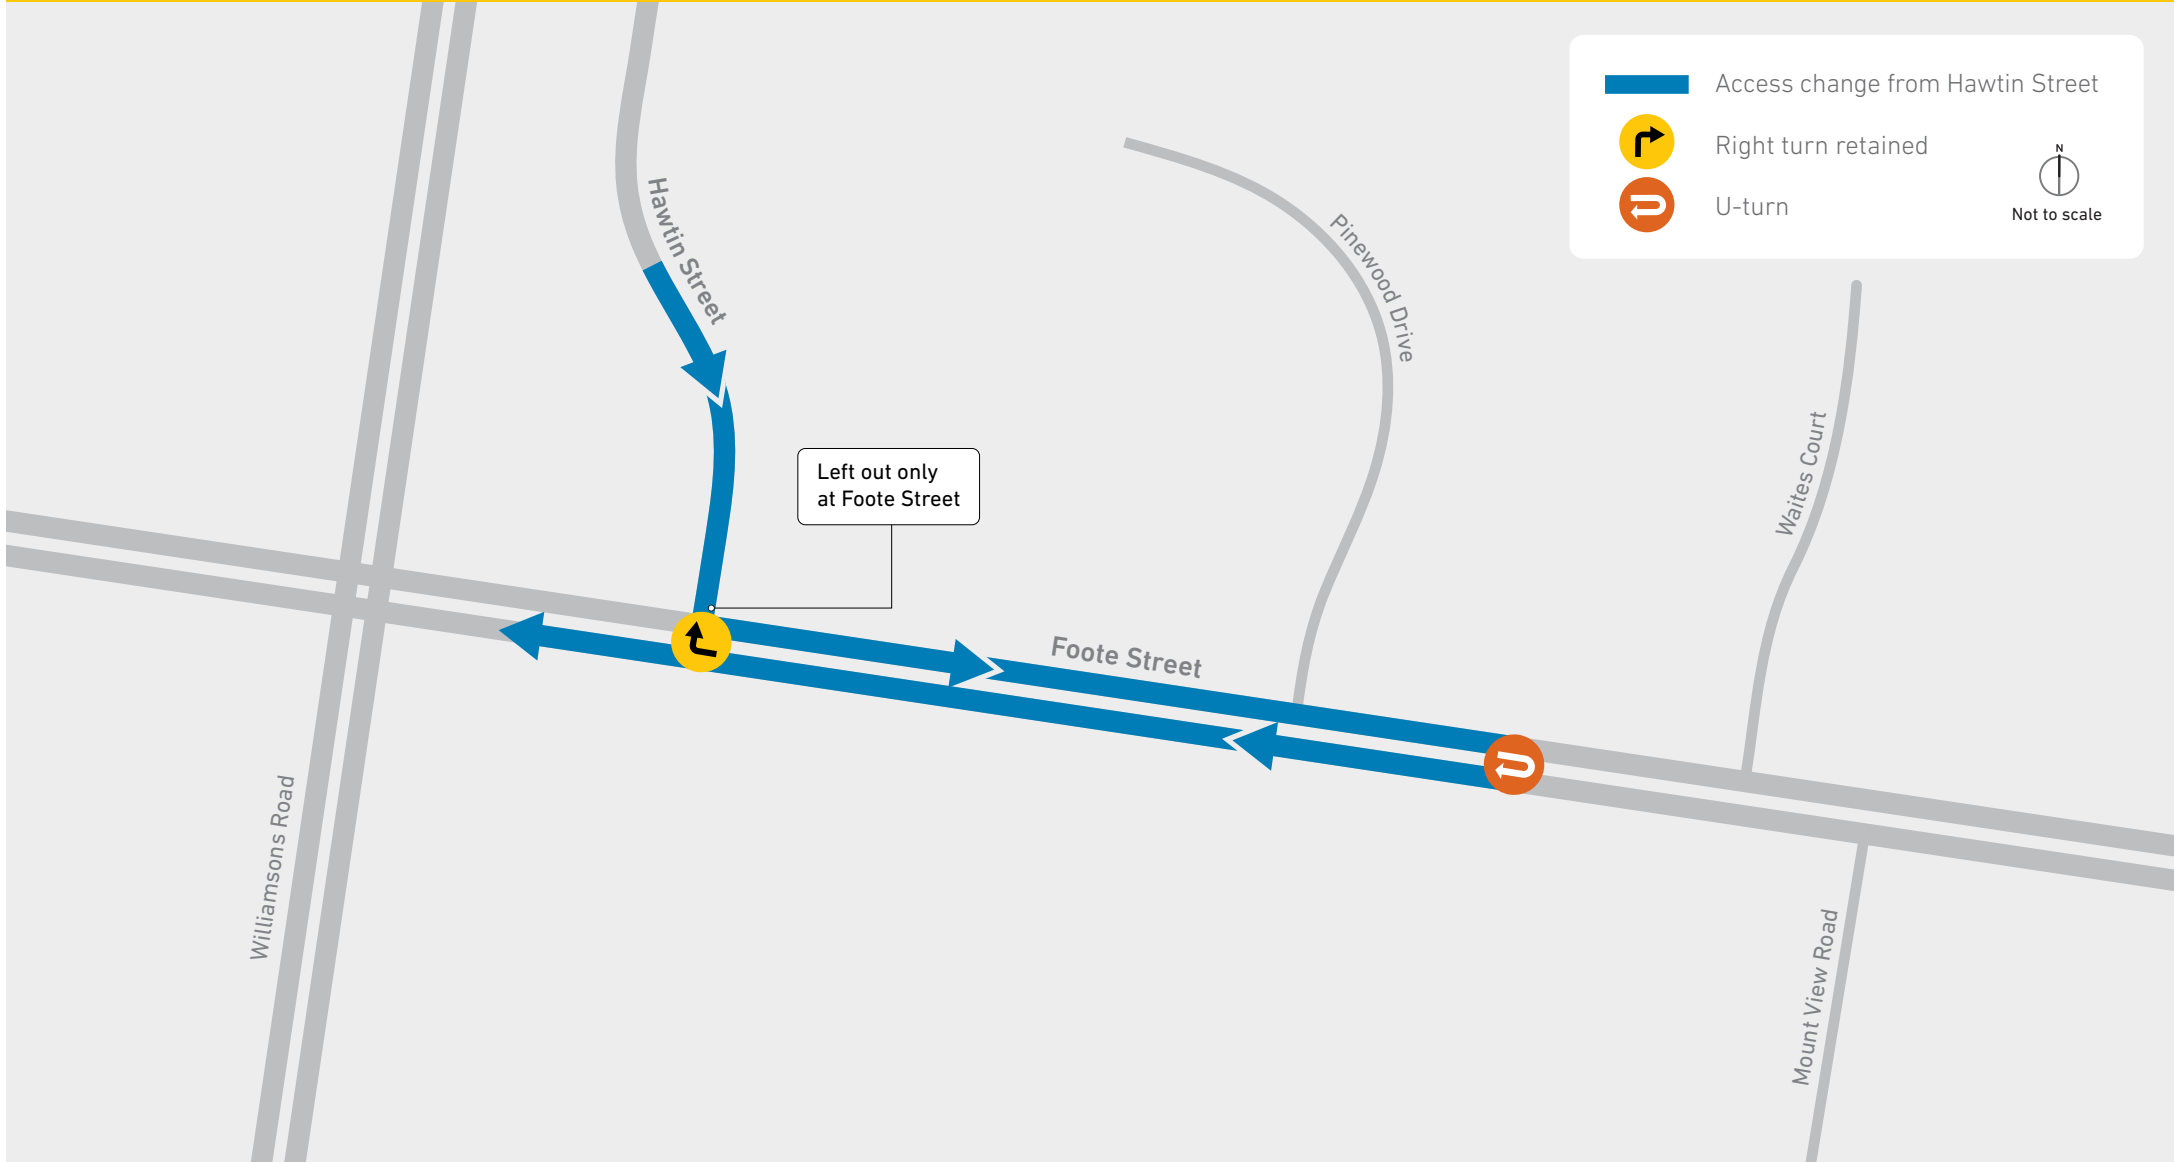

Fitzsimons Lane Upgrade

Hawtin Street access changes

1800 105 105
roadprojects.vic.gov.au