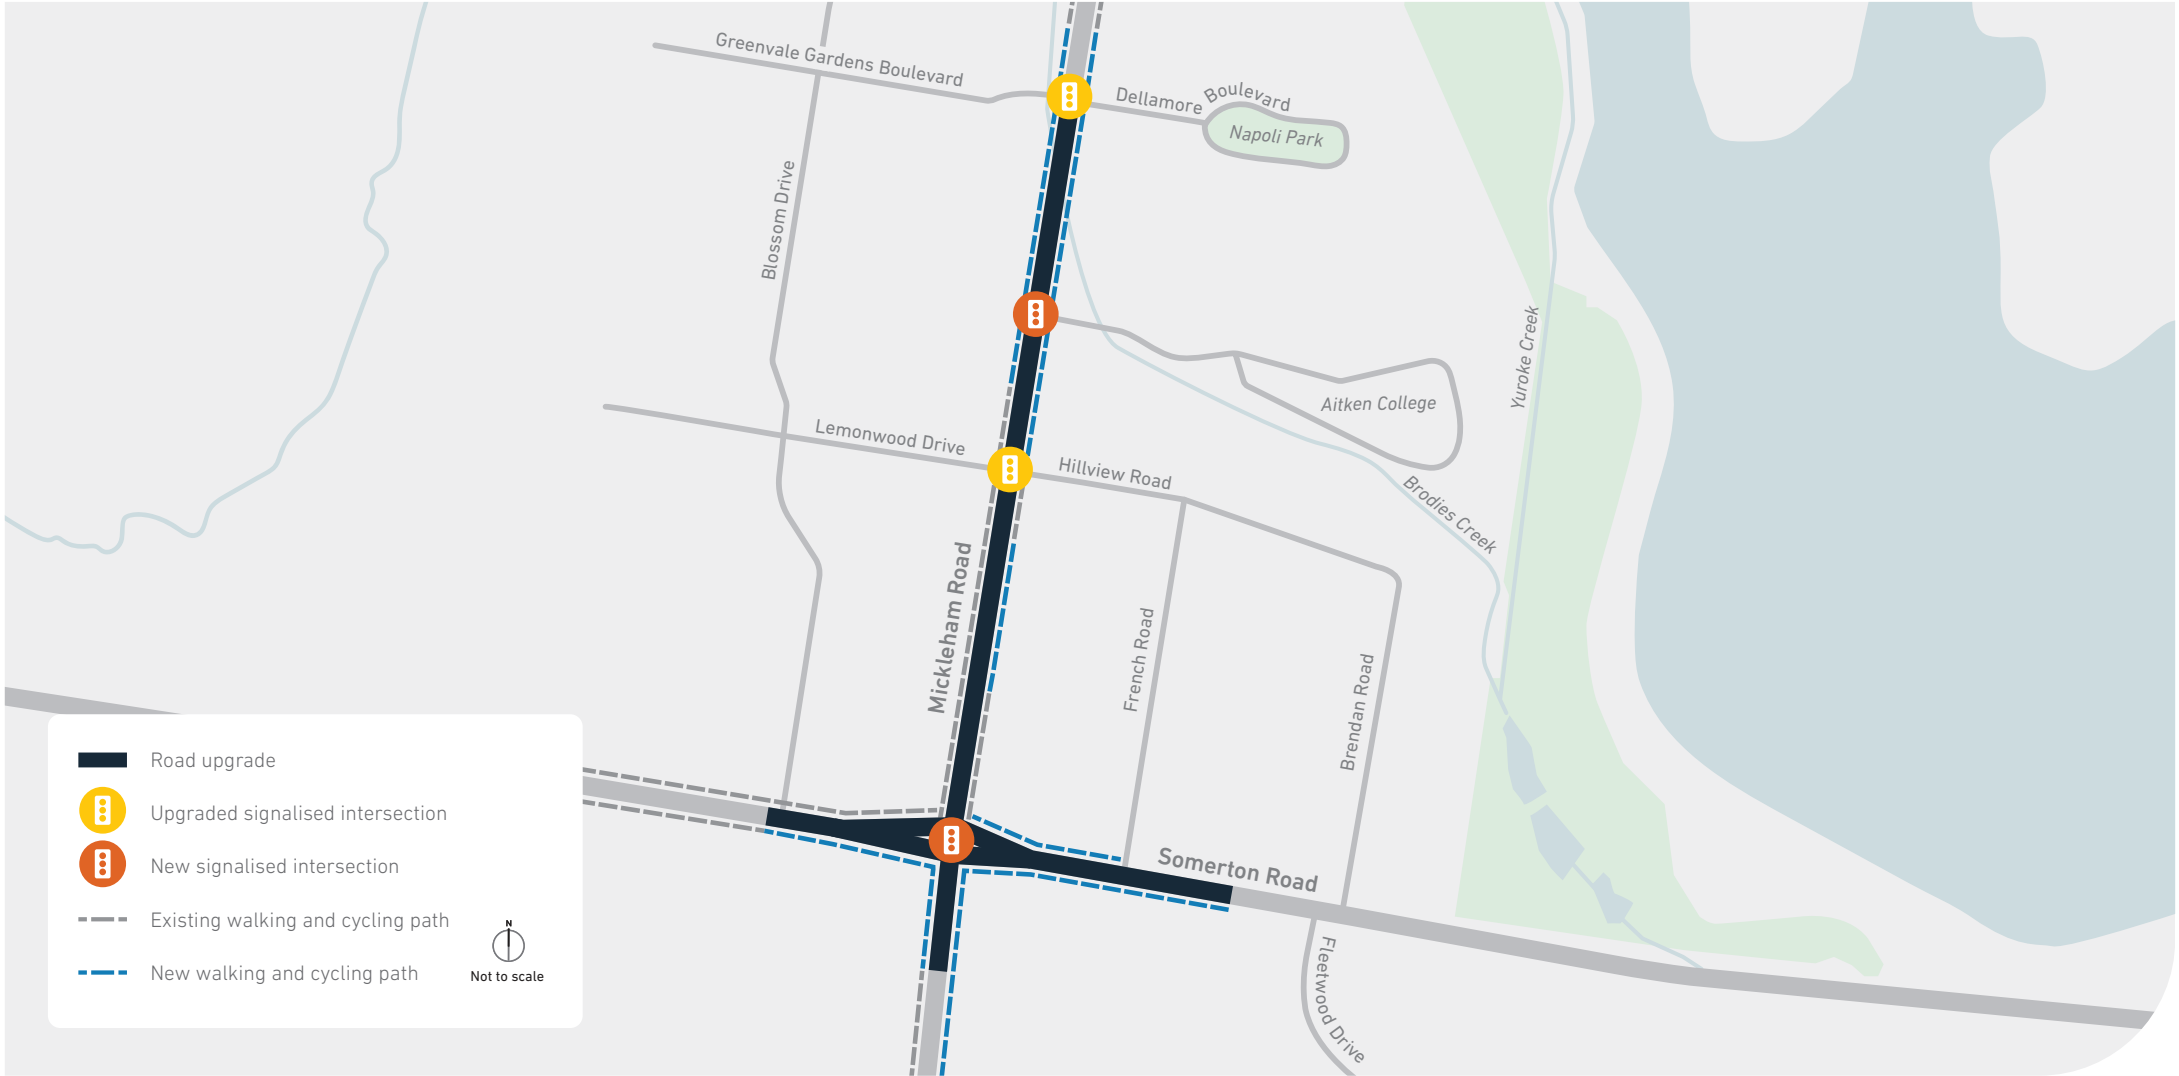

Mickleham Road Upgrade – Stage 1

Somerton Road to Dellamore Boulevard

1800 105 105
roadprojects.vic.gov.au