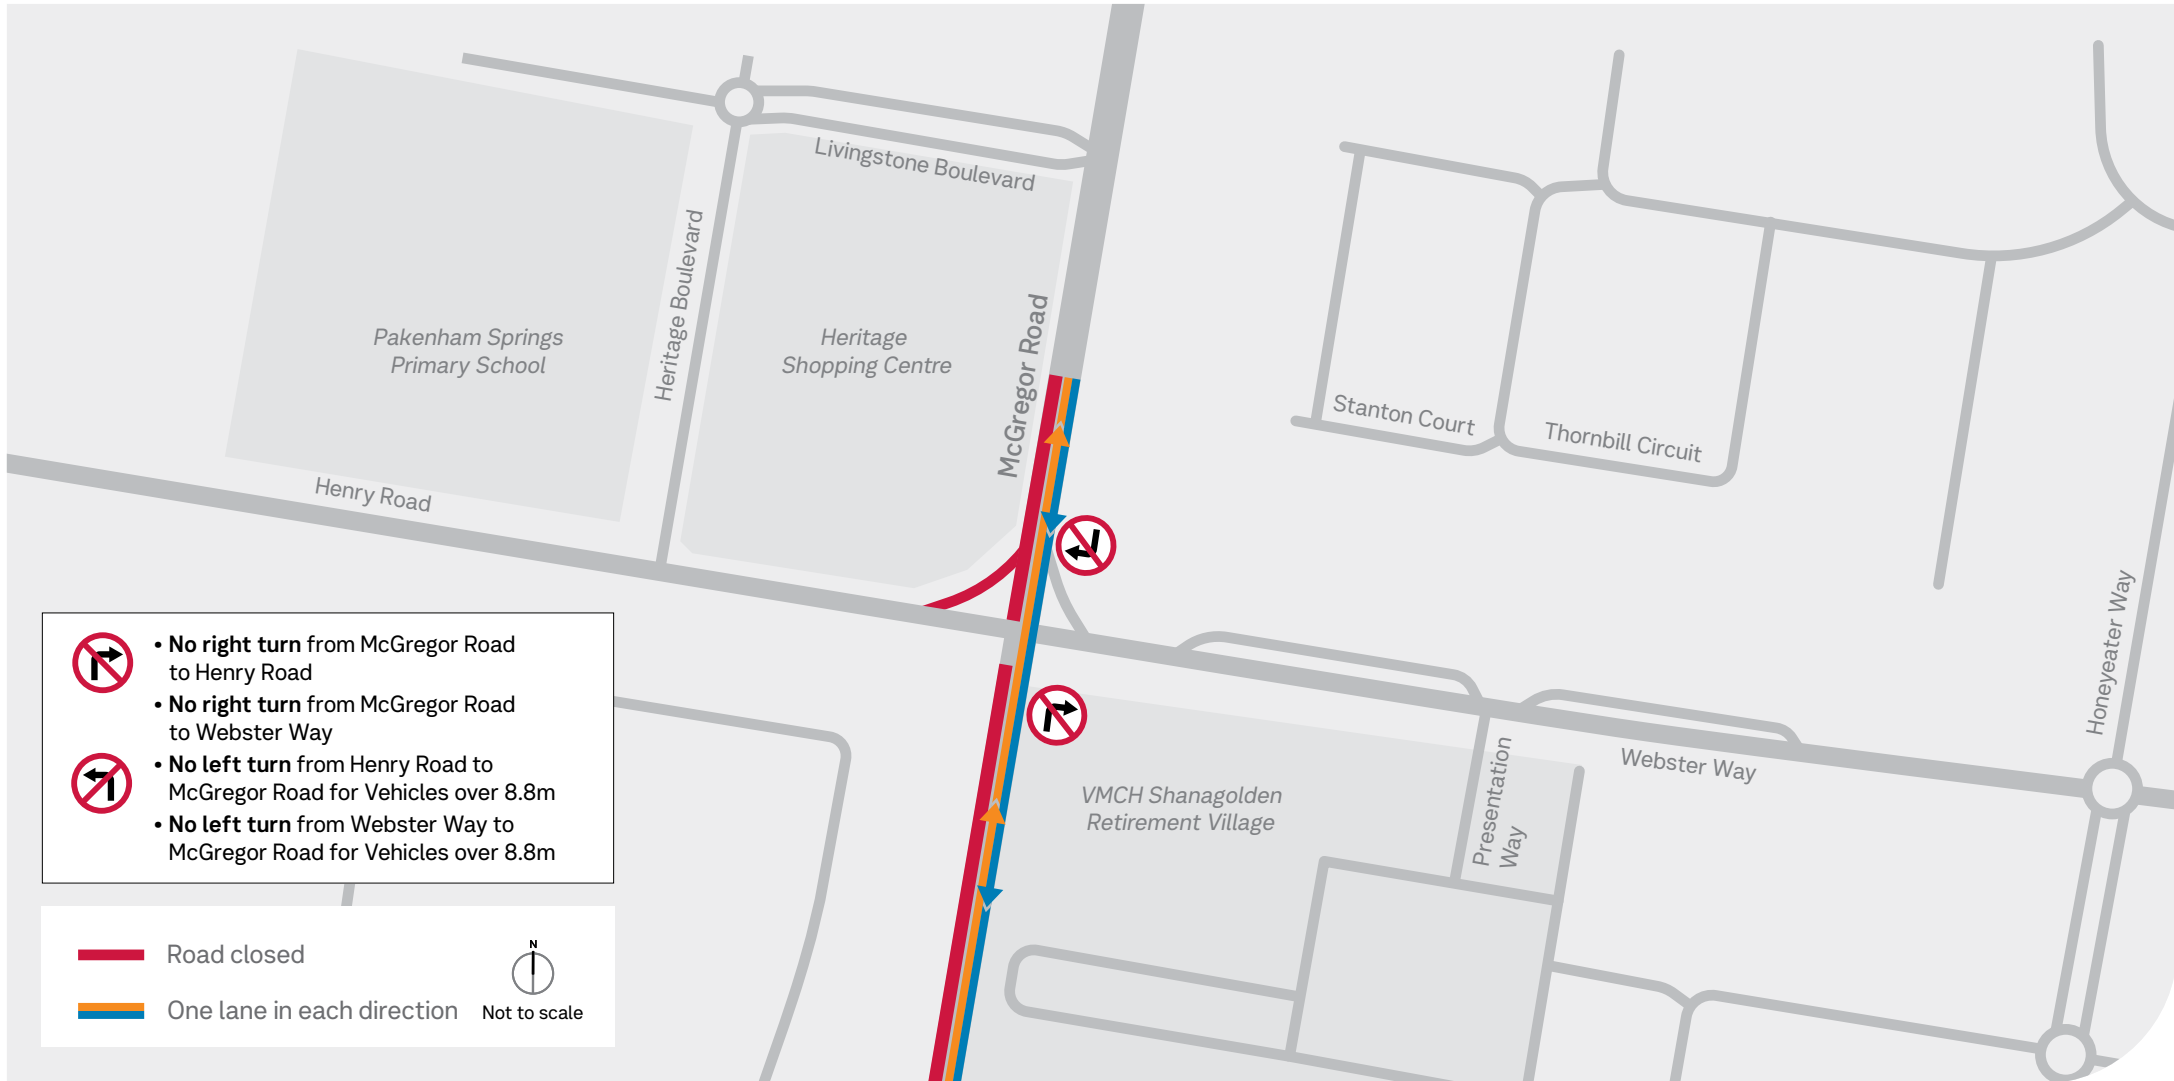

Pakenham Roads Upgrade

McGregor Road changed traffic conditions

1800 105 105
bigbuild.vic.gov.au/roads