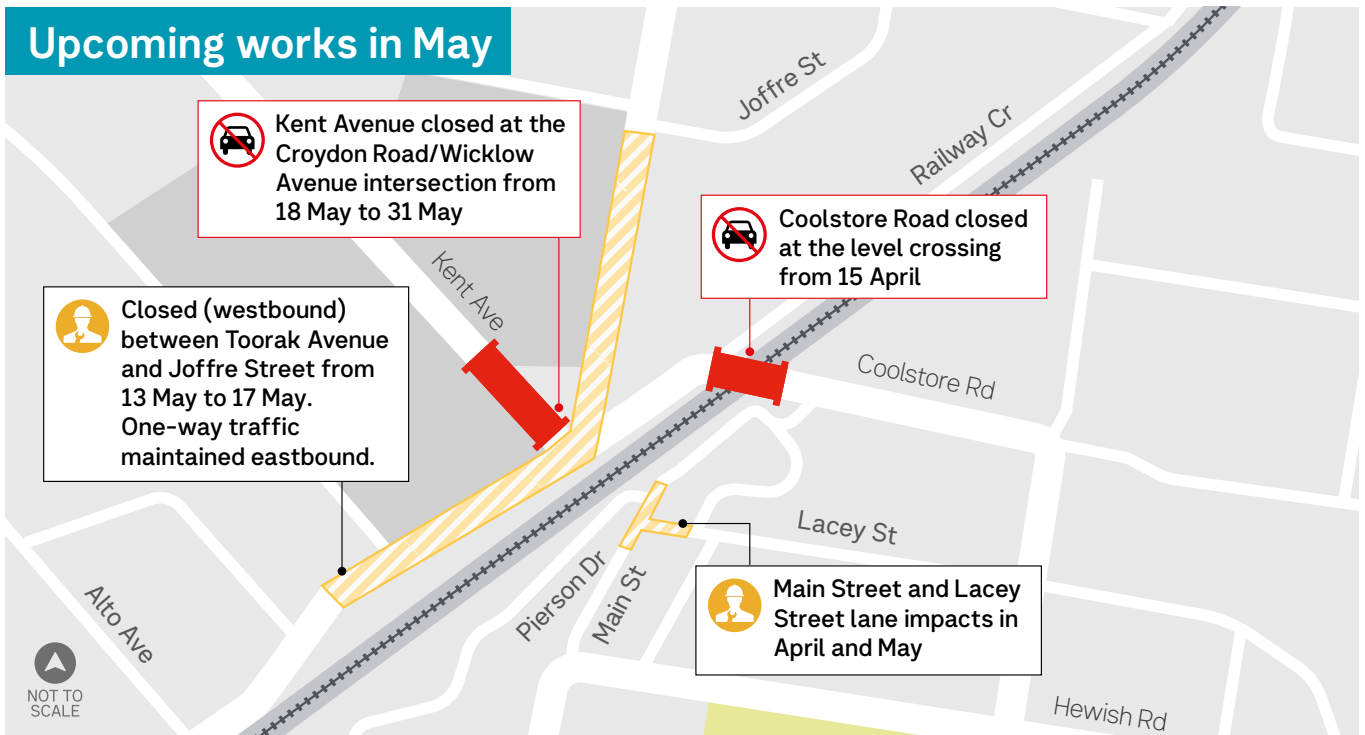

Upcoming works in May

Stay informed

Email updates

levelcrossings.vic.gov.au/subscribe

Latest project news

facebook.com/levelcrossings

SMS alerts

Text **Coolstore** to **0438 942 094**

levelcrossings.vic.gov.au

1800 105 105 (call anytime)

contact@levelcrossings.vic.gov.au

For languages other than English, please call 9209 0147.

Please contact us if you would like this information in an accessible format. If you need assistance due to a hearing or speech impairment, visit relayservice.gov.au