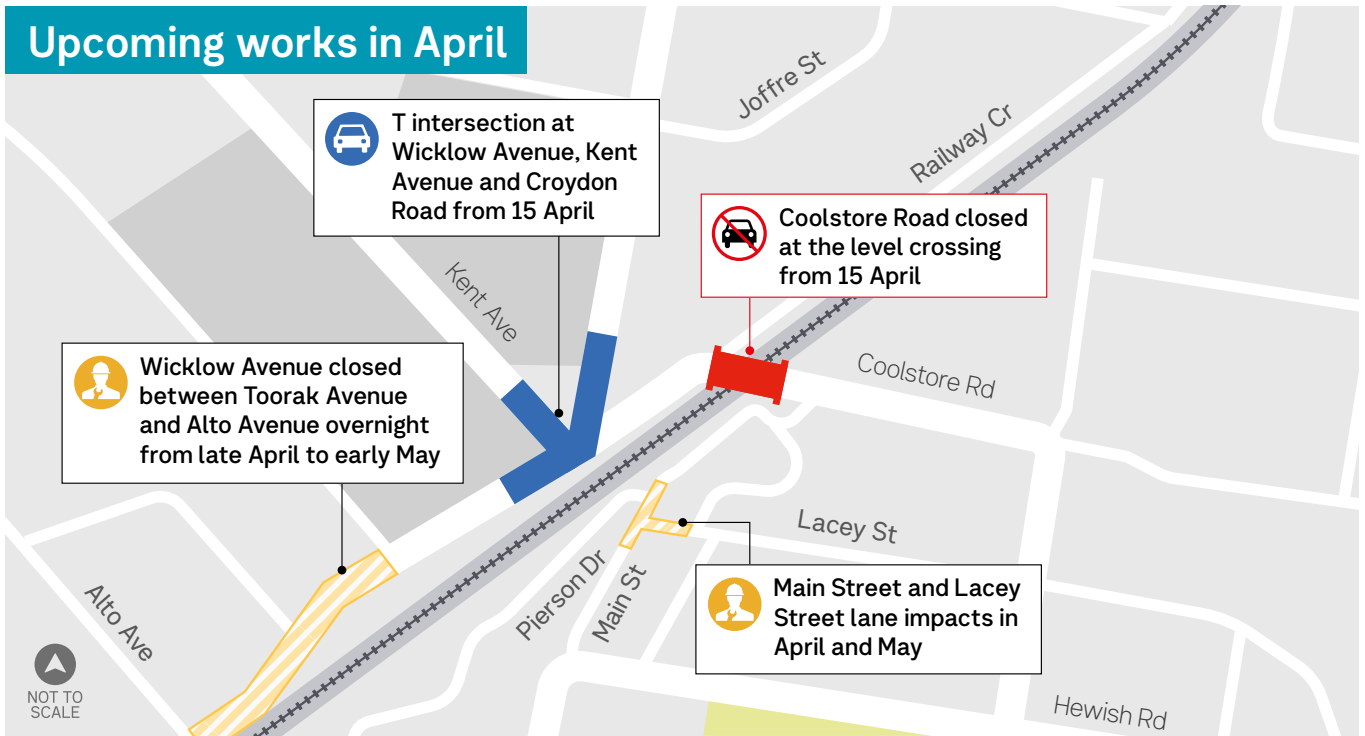

Upcoming works in April