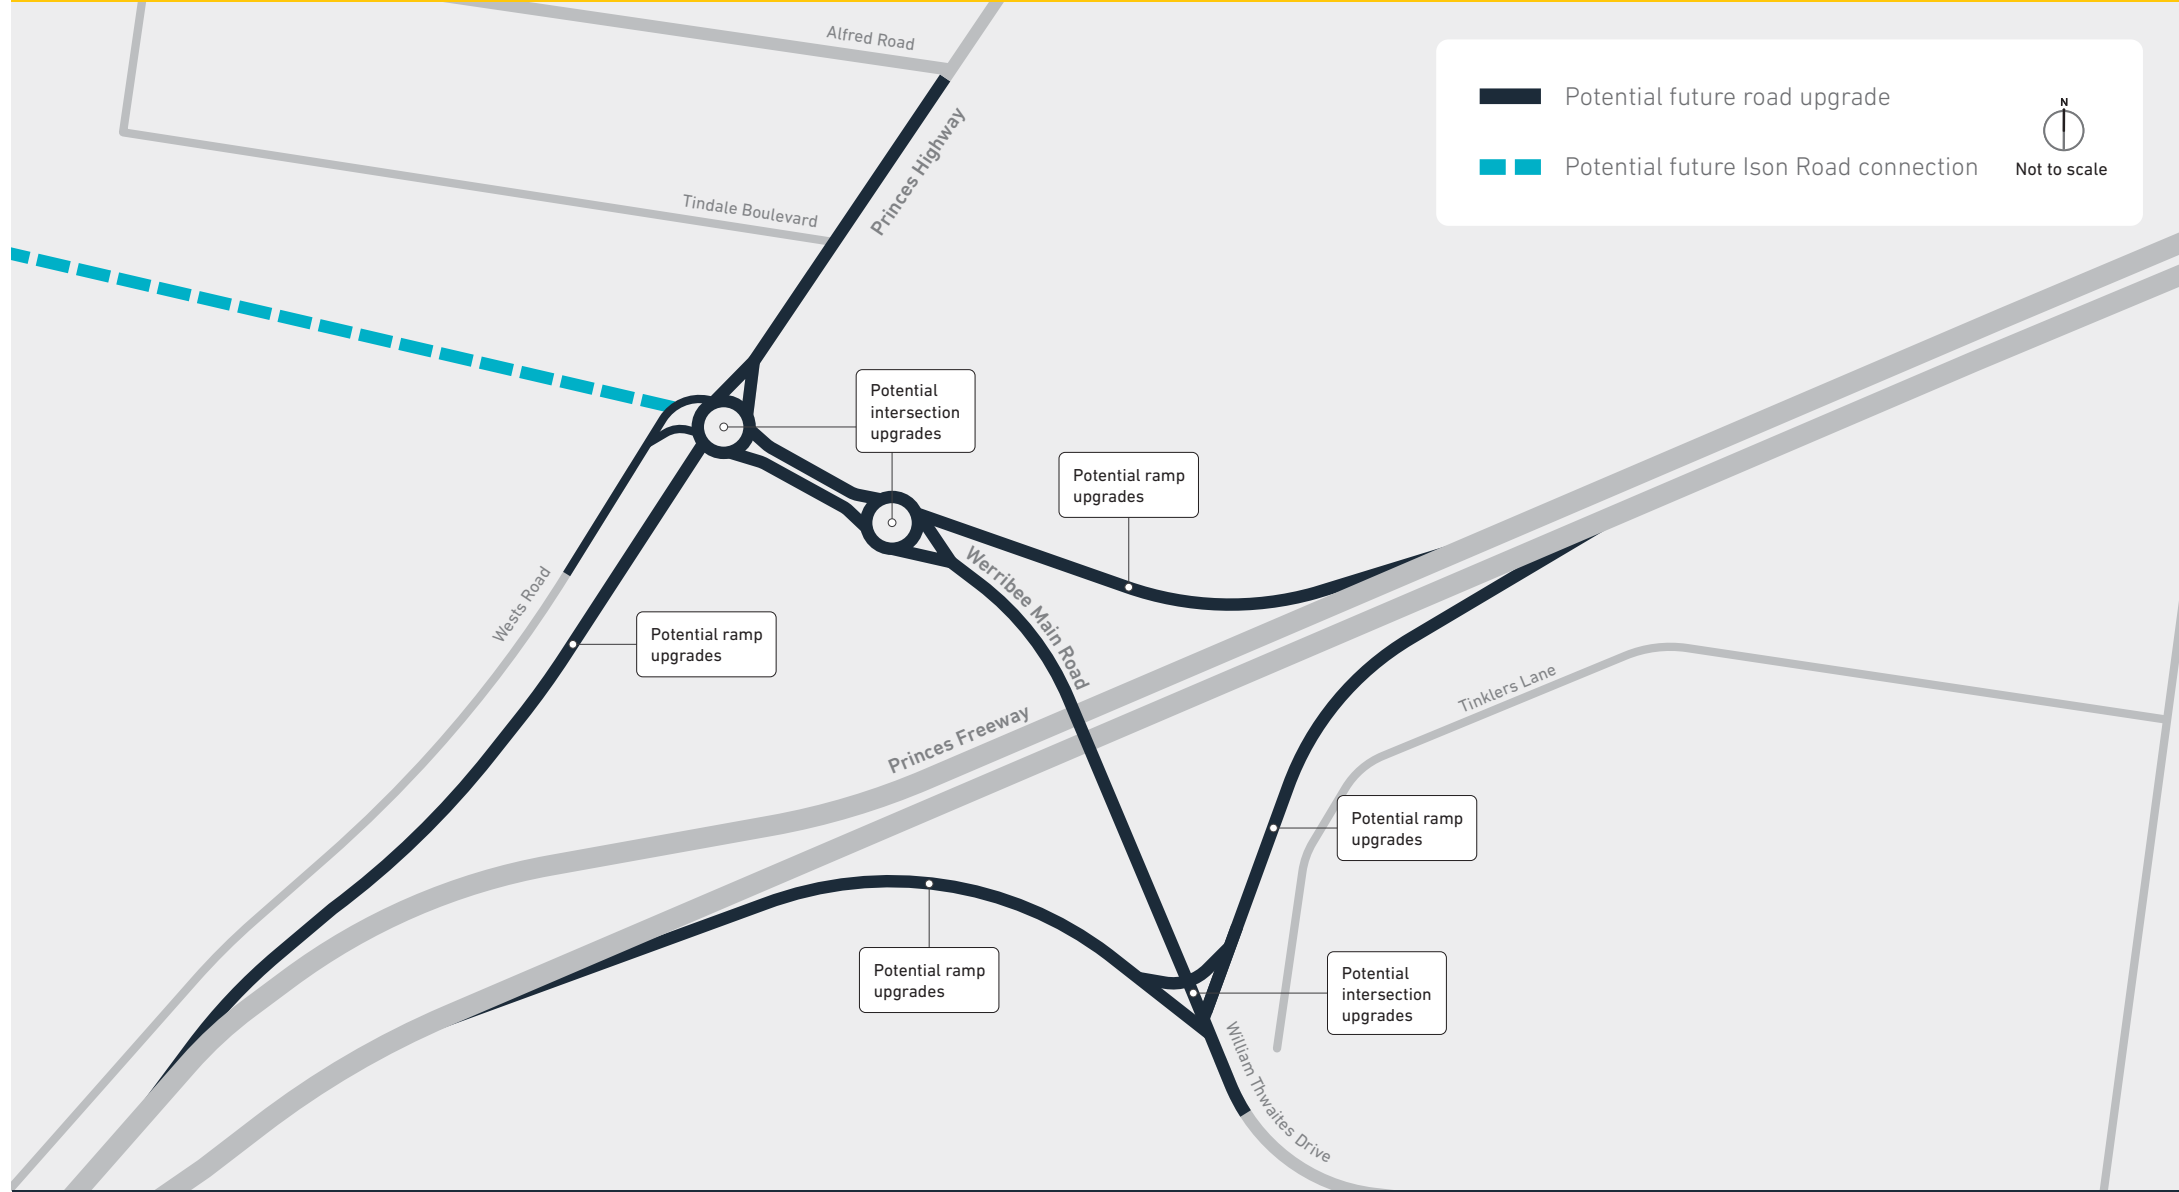

Werribee Main Road – Princes Freeway Intersection Upgrade

Project overview

1800 105 105
roadprojects.vic.gov.au