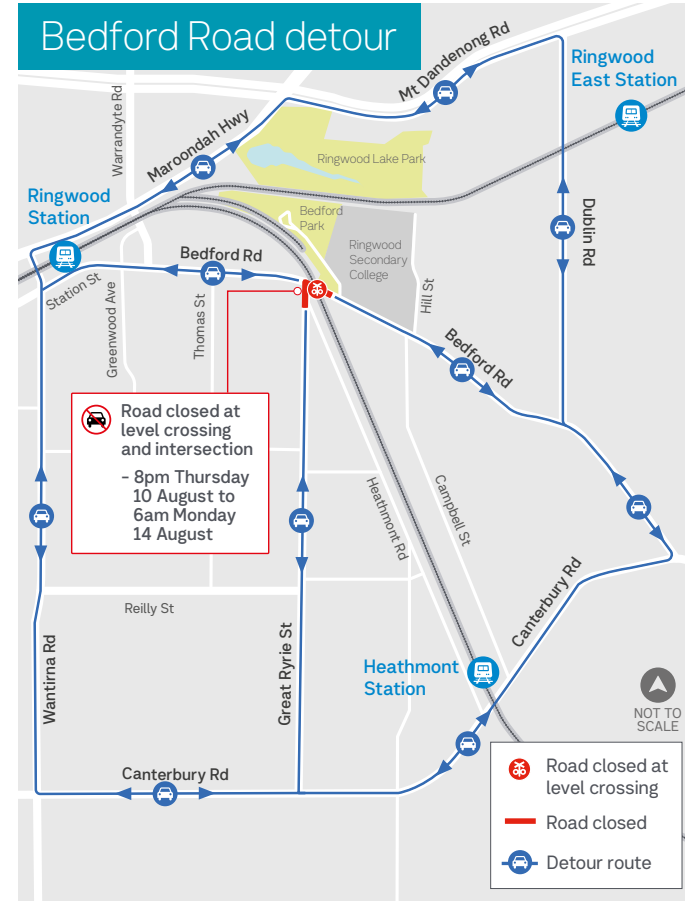

Machinery on tracks at Ringwood East Station

Bedford Road, Ringwood and Dublin Road, Ringwood East - 2023

How to get around during major works

We're removing the dangerous and congested level crossings at Dublin Road, Ringwood East and Bedford Road, Ringwood, by lowering the rail line beneath the roads into open trenches. We're also building a brand-new Ringwood East Station by 2025. We're making the Lilydale Line boom gate free, and the Belgrave Line will have no boom gates between Ferntree Gully and the city by 2025.

We're heading into major construction in Ringwood, which will mean some changes to the way you travel in the coming months.

We encourage you to plan ahead by scanning the QR code overleaf for updated disruption information and familiarising yourself with the road detours.

5 September–17 October

- Dublin Road closed at level crossing
- Detours in place

Timeline subject to change.

Sign up for updates
levelcrossings.vic.gov.au

Dublin Road

Dublin Road is closed at the level crossing on **Thursday 10 August**, and from **Tuesday 5 September to Tuesday 17 October**.

Shops are still open while we work, so we'll make sure you can still access Railway Avenue to support your local traders.

Bedford Road

From **Thursday 10 August to Monday 14 August**, Bedford Road will be closed at the level crossing and Great Ryrie Street will be closed at the Bedford Road intersection.