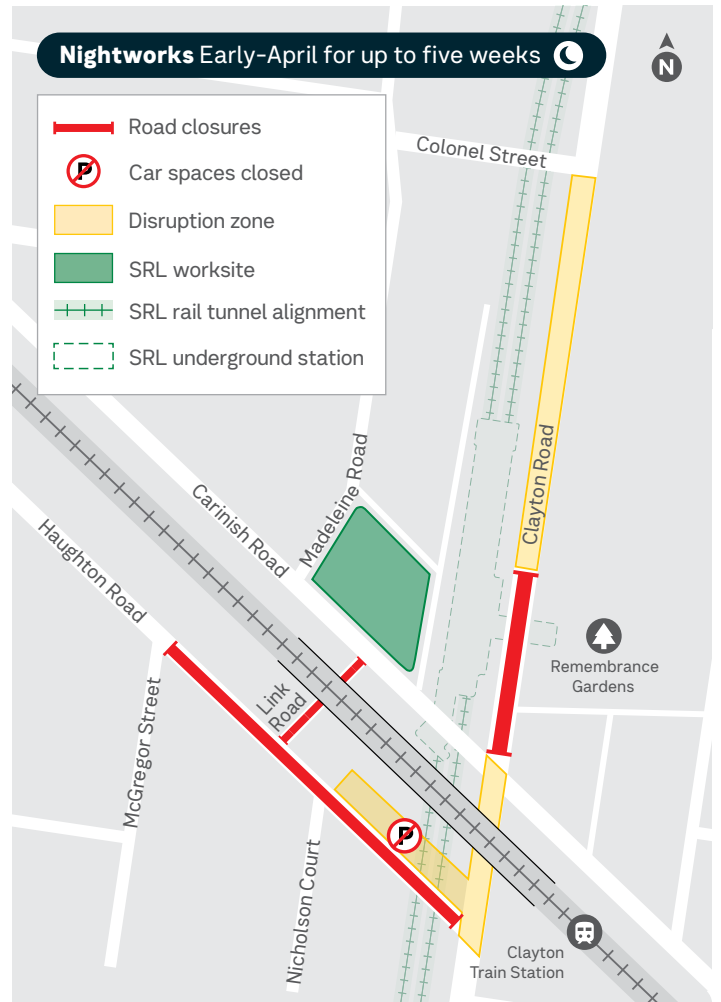

 **Night works** 6pm – 7am Monday to Saturday

The following works will be carried out during April.

Where	When	What we are doing	What to expect
Clayton Road, Clayton	 From early-April for approximately one month	<ul style="list-style-type: none"> Continuing site establishment Tree removal Road modification works Moving underground services 	<ul style="list-style-type: none"> Overnight southbound lane closure between Carinish Road and Haughton Road for approximately one month Overnight lane closures in both directions between Remembrance Gardens and Haughton Road for approximately five weeks Overnight full road closures between Remembrance Gardens and Carinish Road for approximately two weeks Lane closures in both directions between Colonel Street and Carinish Road day and night (note these closures will remain in place until 2025 to support ongoing works in the area) Traffic management and pedestrian detours Access for buses and emergency vehicles maintained
Remembrance Gardens, Clayton	 From mid-April for approximately three months	<ul style="list-style-type: none"> Establishing a worksite Tree removal Moving underground services 	<ul style="list-style-type: none"> Temporary closure of Remembrance Gardens (note these closures will remain in place until 2025 to support ongoing works in the area) Driveway and laneway closures Car space closures Pedestrian detours
Carinish Road, Clayton	 From early-April for approximately three weeks	<ul style="list-style-type: none"> Moving underground services 	<ul style="list-style-type: none"> Intermittent road and lane closures in both directions between Madeleine Road and Clayton Road Access for buses and emergency vehicles maintained
Haughton Road, Clayton	 From early-April for approximately five weeks	<ul style="list-style-type: none"> Moving underground services 	<ul style="list-style-type: none"> Intermittent full road closures in both directions during the day and overnight between McGregor Street and Clayton Road Intermittent road closure for eastbound traffic between McGregor Street and Clayton Road Local access to Nicholson Court maintained Up to 21 car spaces closed in stages
Link Road, Clayton	 From early-April for approximately five weeks	<ul style="list-style-type: none"> Moving underground services 	<ul style="list-style-type: none"> Intermittent road closures in both directions