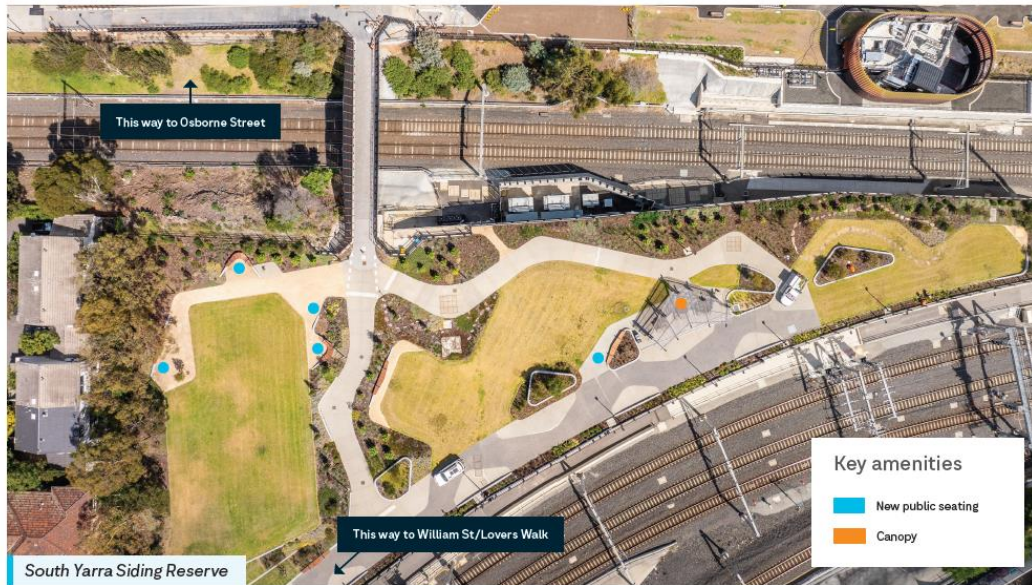

South Yarra Community Reference Group

May 2024 – Meeting 44

Minutes and Actions

South Yarra tunnel entrance upgrades

Before – South Yarra Siding Reserve

After – South Yarra Siding Reserve

Before – South Yarra Siding Reserve (Facing South)

After – South Yarra Siding Reserve (Facing South)

Before – William Street bridge

After – William Street bridge

Before – South Yarra Siding Reserve

After – South Yarra Siding Reserve

Communications and stakeholder engagement update

South Yarra Siding Reserve now open

We've upgraded and reopened the South Yarra Siding Reserve, including the William Street and Arthur Street pocket parks as part of the Metro Tunnel Project.

Artwork

Two new pieces of art by First Nations artists have been installed in Siding Reserve and Arthur Street pocket park.

To find out more scan:

On leash dog park

Siding Reserve is an on-leash dog park.

To find out more scan:

Notifications and communications

Upcoming:

- South Yarra Community Day
- June construction update

Other business