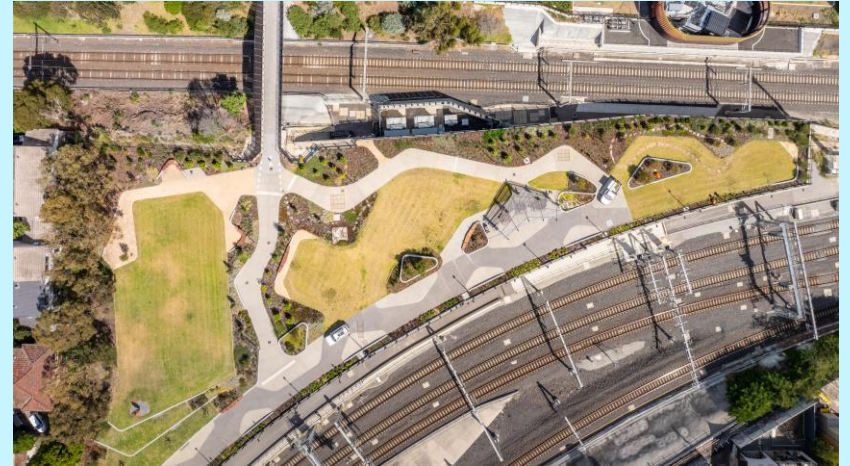

South Yarra Community Reference Group

May 2024 – Meeting 44

Minutes and Actions

South Yarra tunnel entrance upgrades

Before – South Yarra Siding Reserve

After – South Yarra Siding Reserve

Before – South Yarra Siding Reserve (Facing South)

After – South Yarra Siding Reserve (Facing South)

Before – William Street bridge

After – William Street bridge

Before – South Yarra Siding Reserve

After – South Yarra Siding Reserve

Communications and stakeholder engagement update

South Yarra Siding Reserve now open

We've upgraded and reopened the South Yarra Siding Reserve, including the William Street and Arthur Street pocket parks as part of the Metro Tunnel Project.

Artwork

Two new pieces of art by First Nations artists have been installed in Siding Reserve and Arthur Street pocket park.