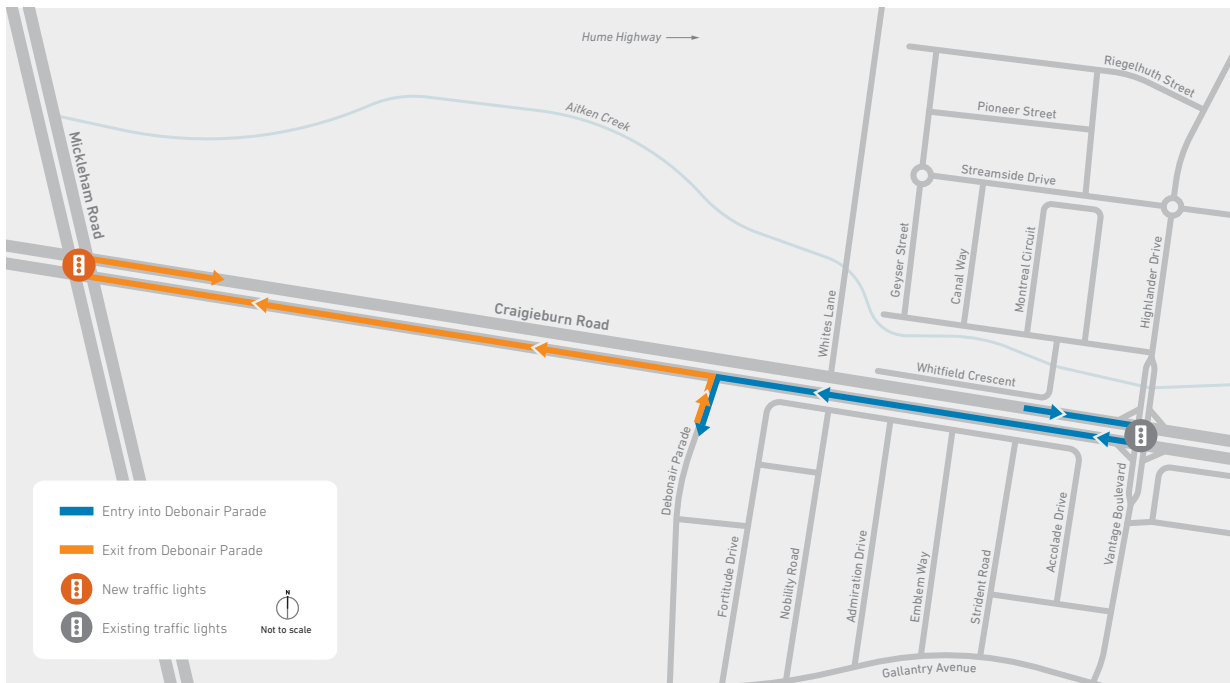

Contact us

To discuss these changes or for more information, contact us 24 hours a day, 7 days a week on **1800 105 105 (select option 5)** or email **contact@roadprojects.vic.gov.au**

We also encourage you to visit our website **roadprojects.vic.gov.au/Craigieburn** to subscribe to email and SMS updates.

Kind regards

Craigieburn Road Upgrade project team
Major Road Projects Victoria

For languages other than English, please call 9209 0147

Please contact us if you would like this information in an accessible format

If you need assistance because of a hearing or speech impairment, please visit relayservice.gov.au

Contact us

contact@roadprojects.vic.gov.au
1800 105 105
roadprojects.vic.gov.au

@roadprojectsvic

Major Road Projects Victoria
GPO Box 4509, Melbourne VIC 3001

Australian Government

BUILDING OUR FUTURE